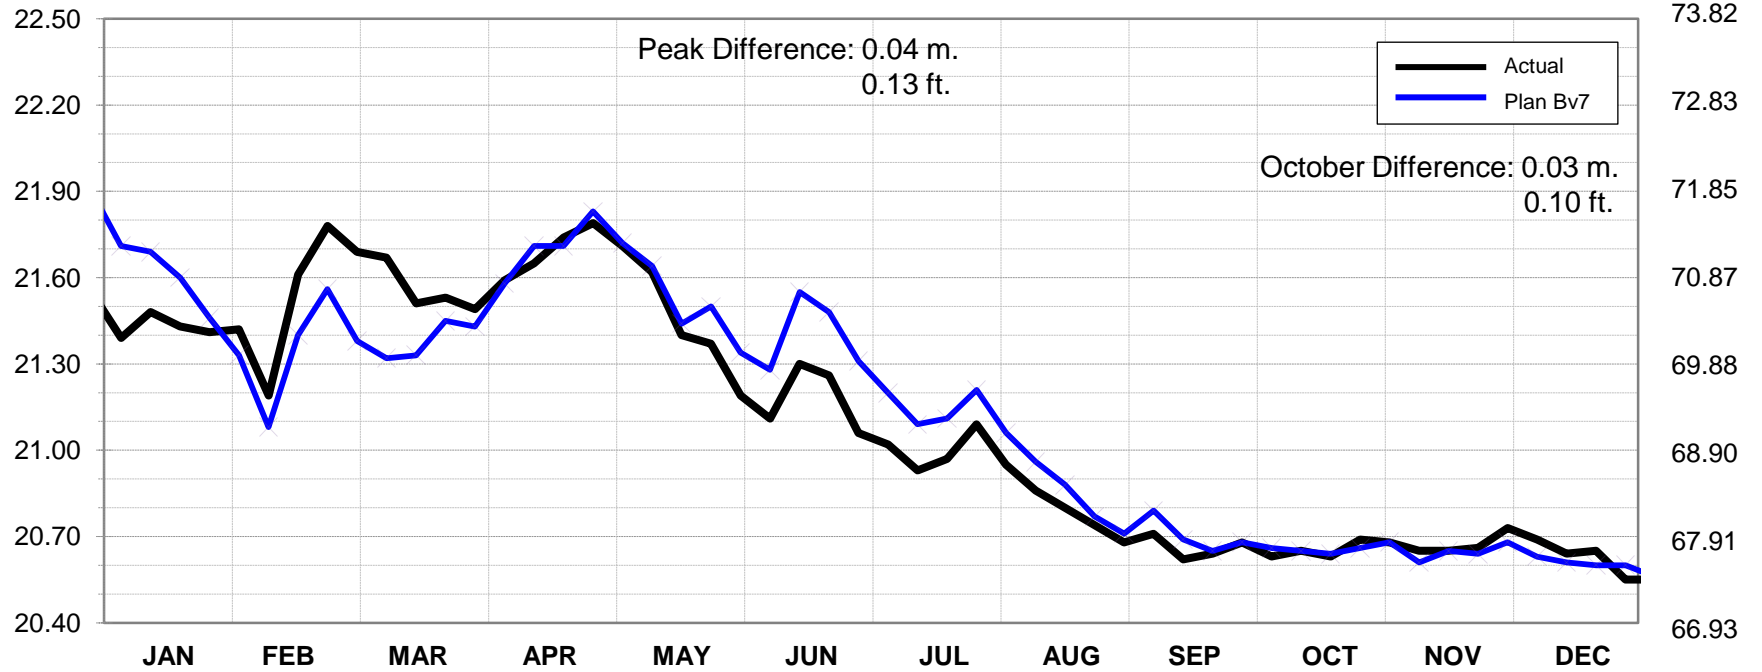

Lac St. Louis Water Levels: Actual and Plan B7

Meters

Feet

2007