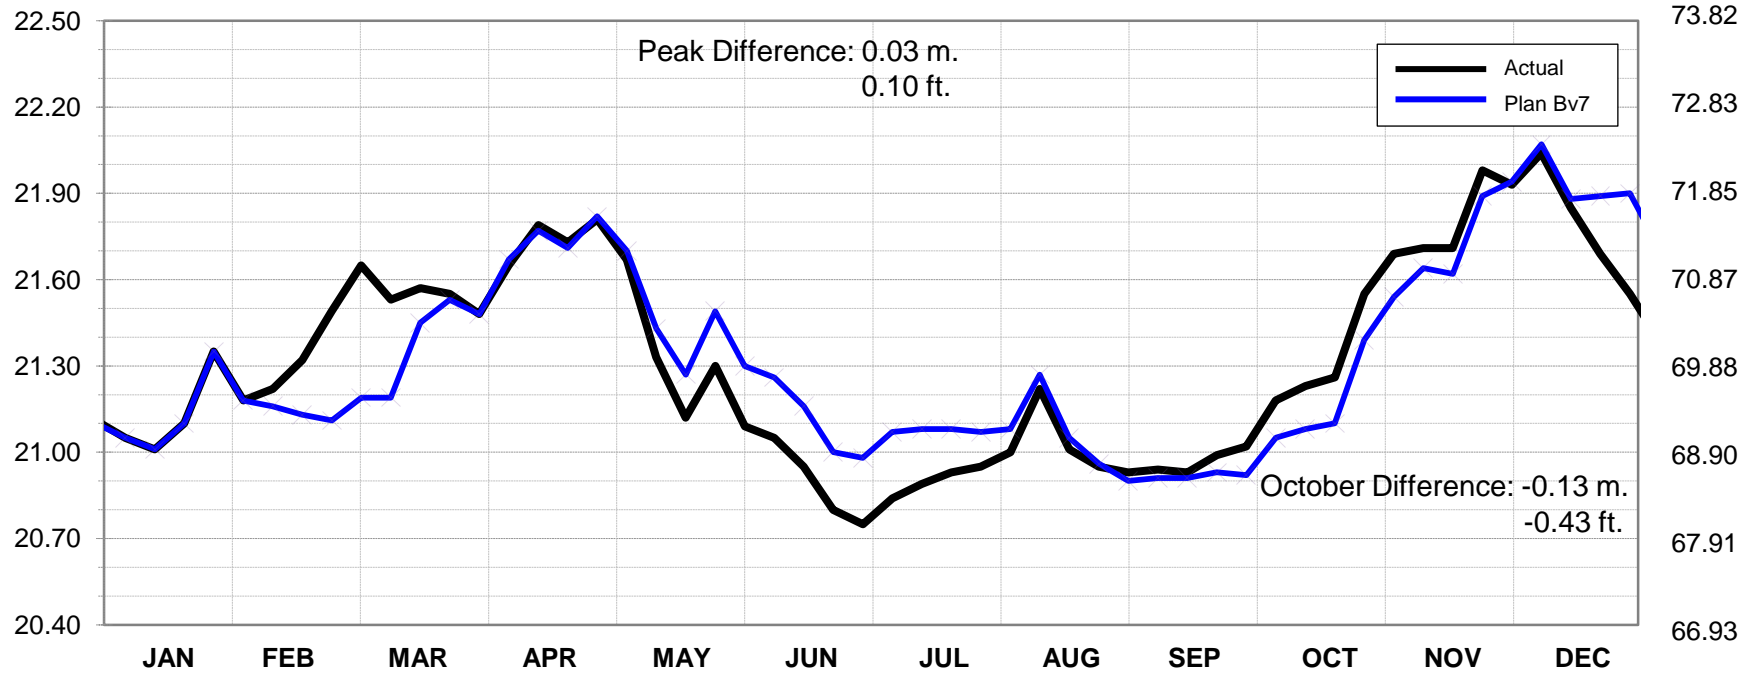

Lac St. Louis Water Levels: Actual and Plan B7

Meters

Feet

2006