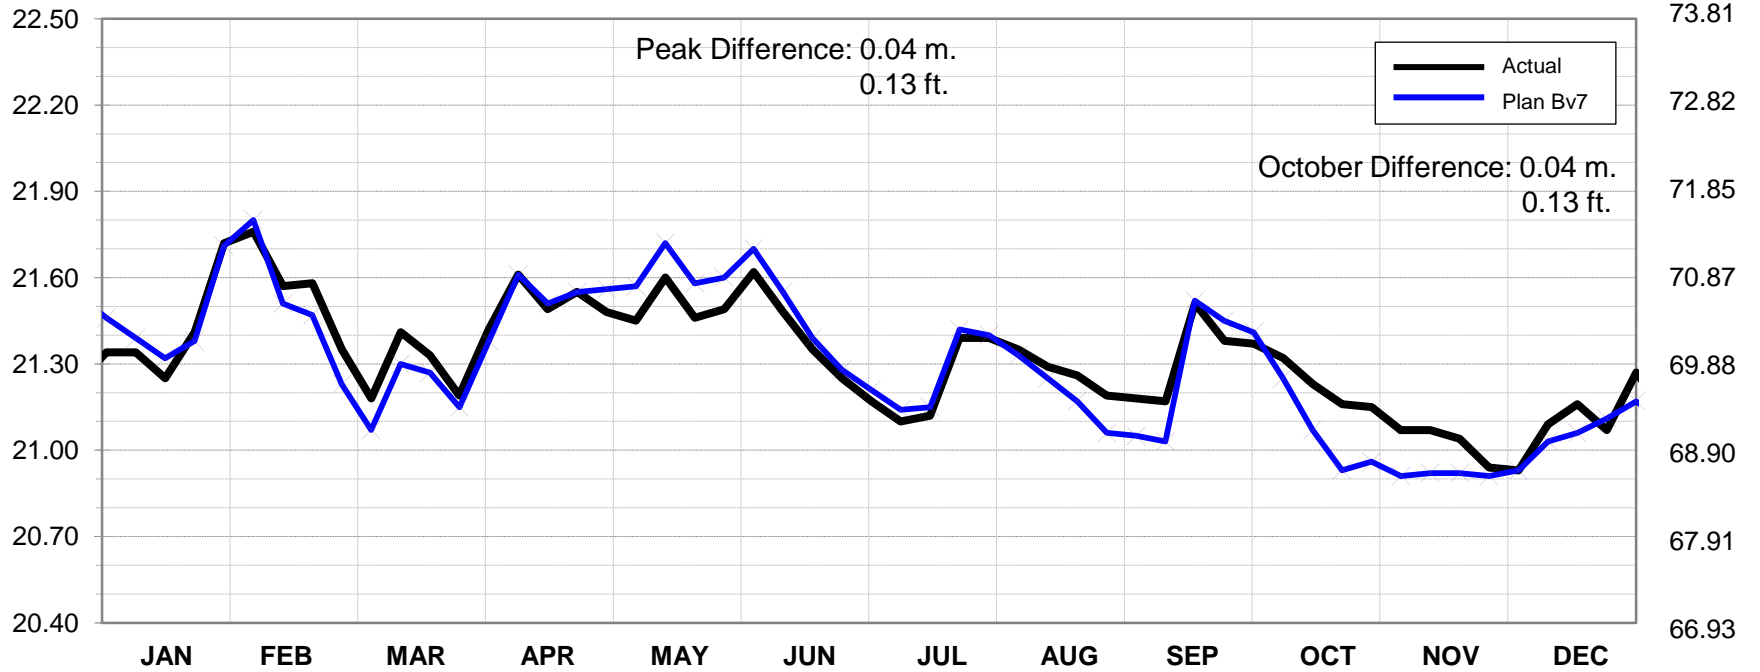

# Lac St. Louis Water Levels: Actual and Plan B7

## Lake St Louis at Pointe Claire Levels for 2011

Meters

Feet

2004