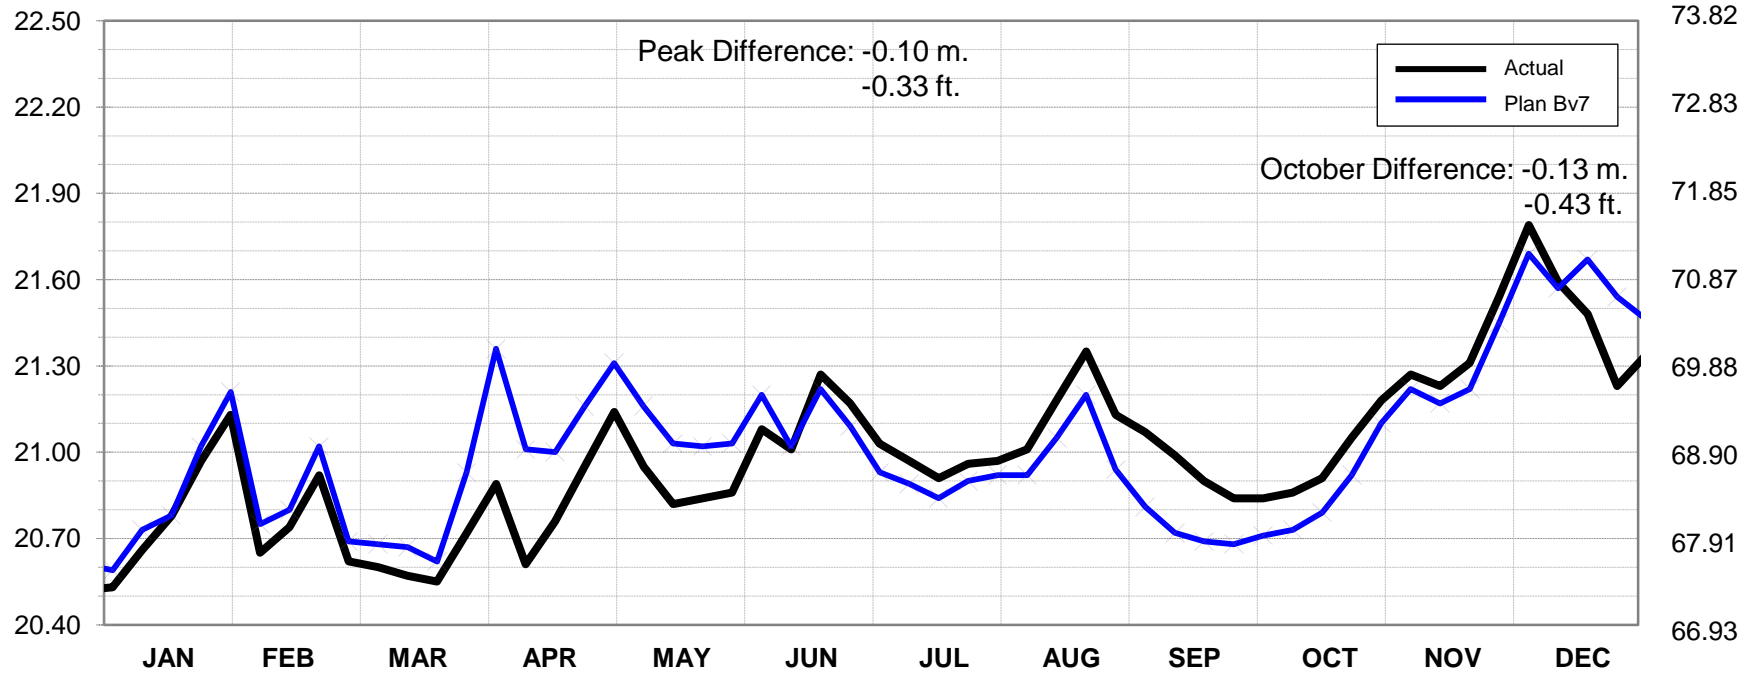

Lac St. Louis Water Levels: Actual and Plan B7

Meters

Feet

2003