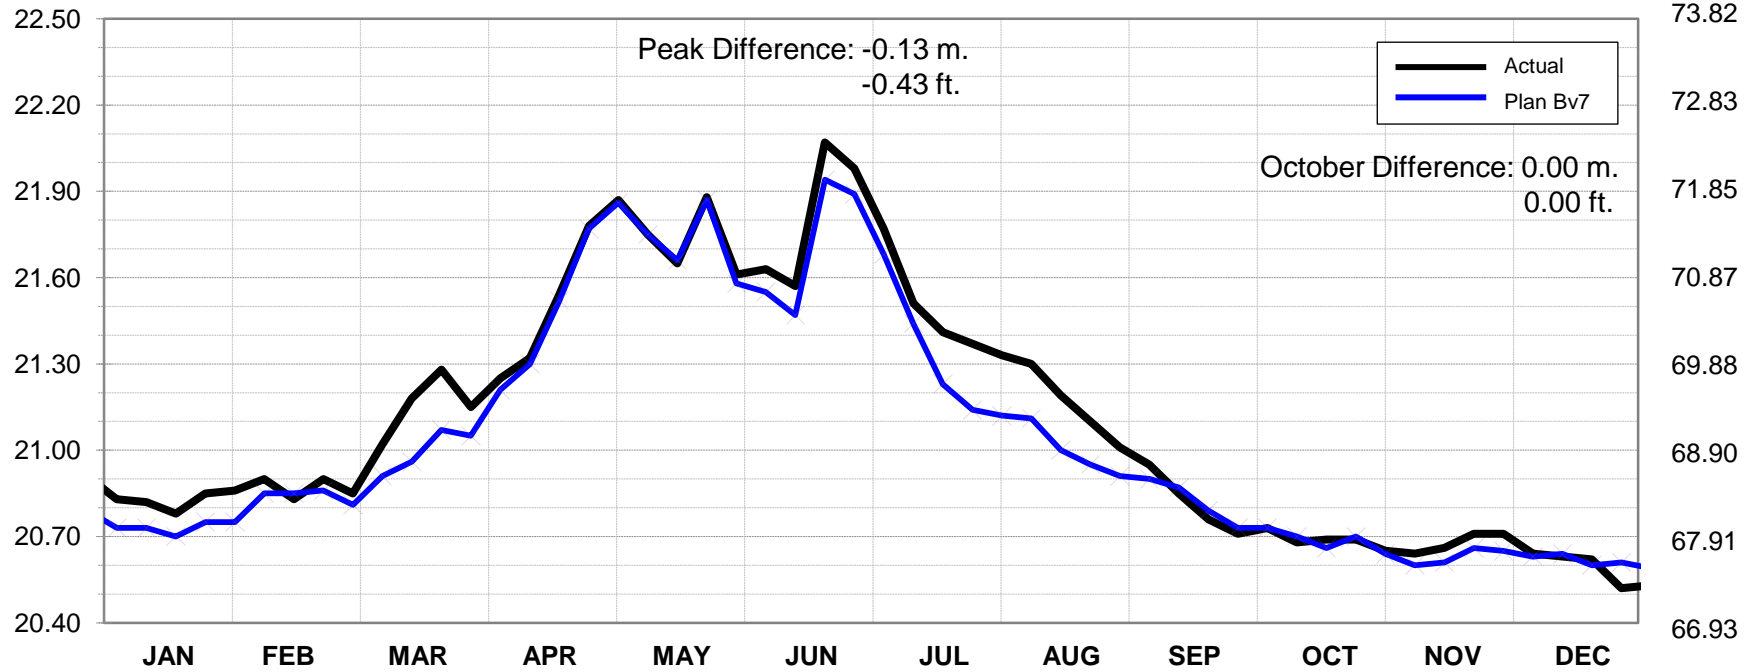

Lac St. Louis Water Levels: Actual and Plan B7

Meters

Feet

2002