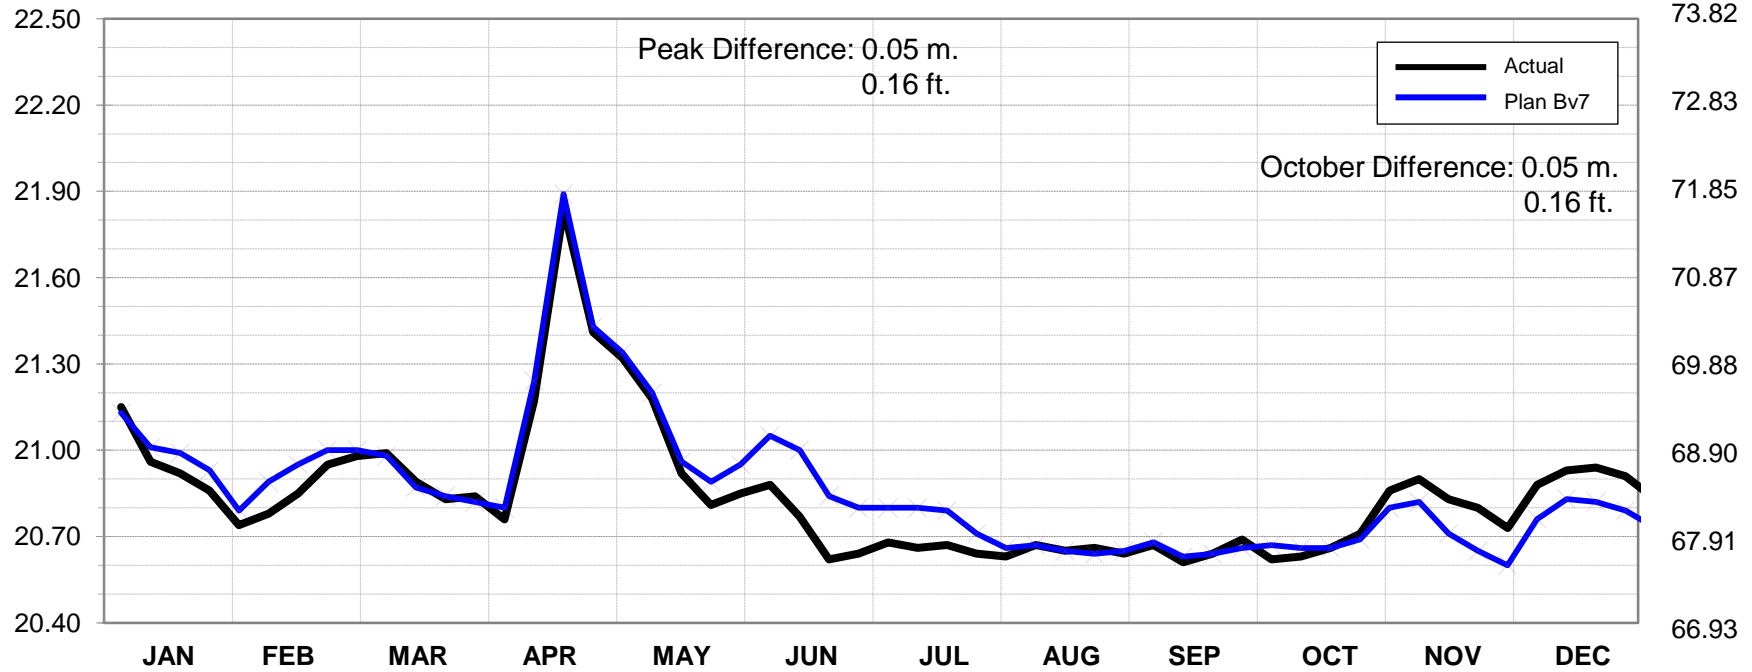

Lac St. Louis Water Levels: Actual and Plan B7

Meters

Feet

2001