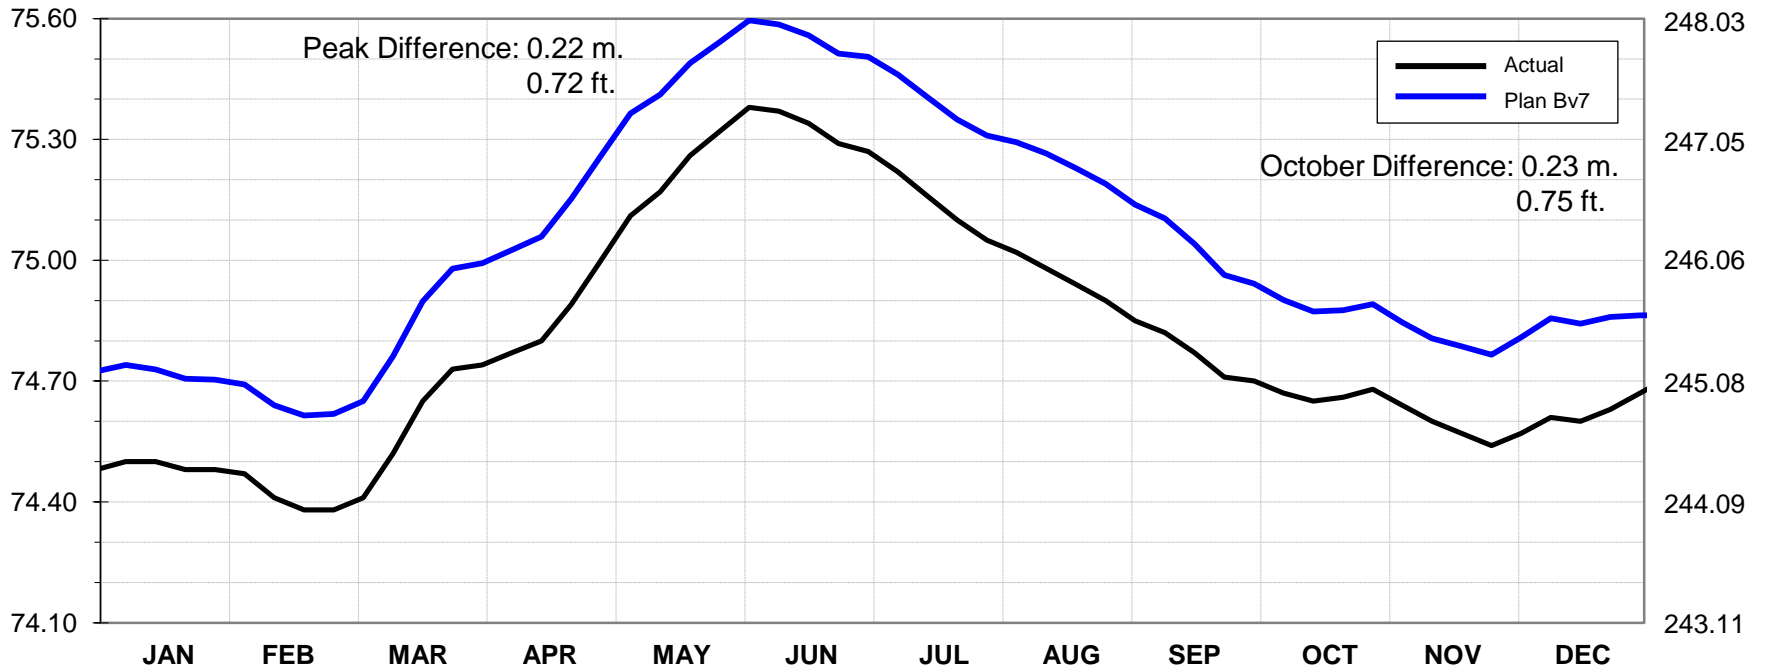

Feet

2010

Lake Ontario Water Levels: Actual and Plan B7

Meters

Feet

2011

Lac St. Louis Water Levels: Actual and Plan B7

Meters