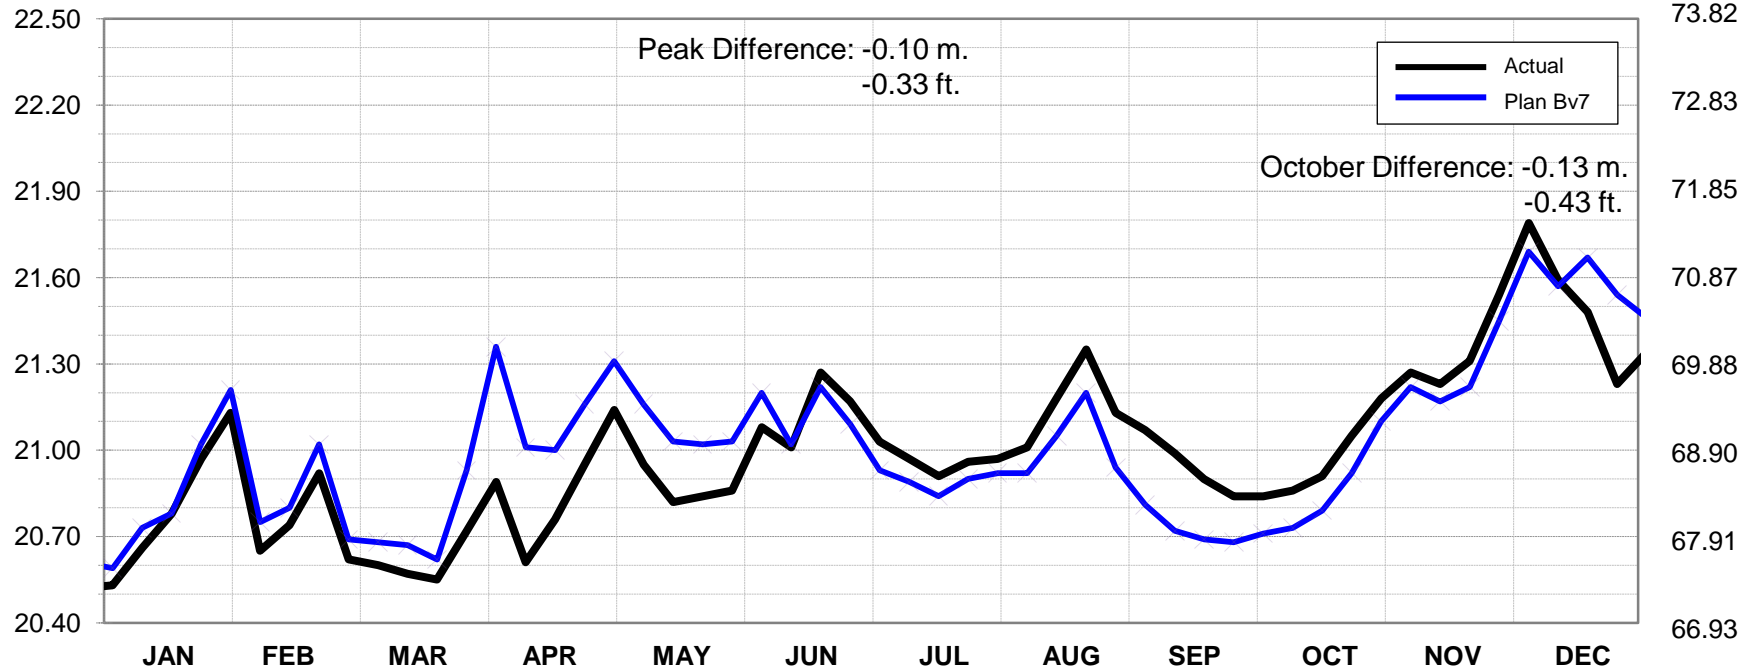

Lac St. Louis Water Levels: Actual and Plan B7

Meters

Feet

2003