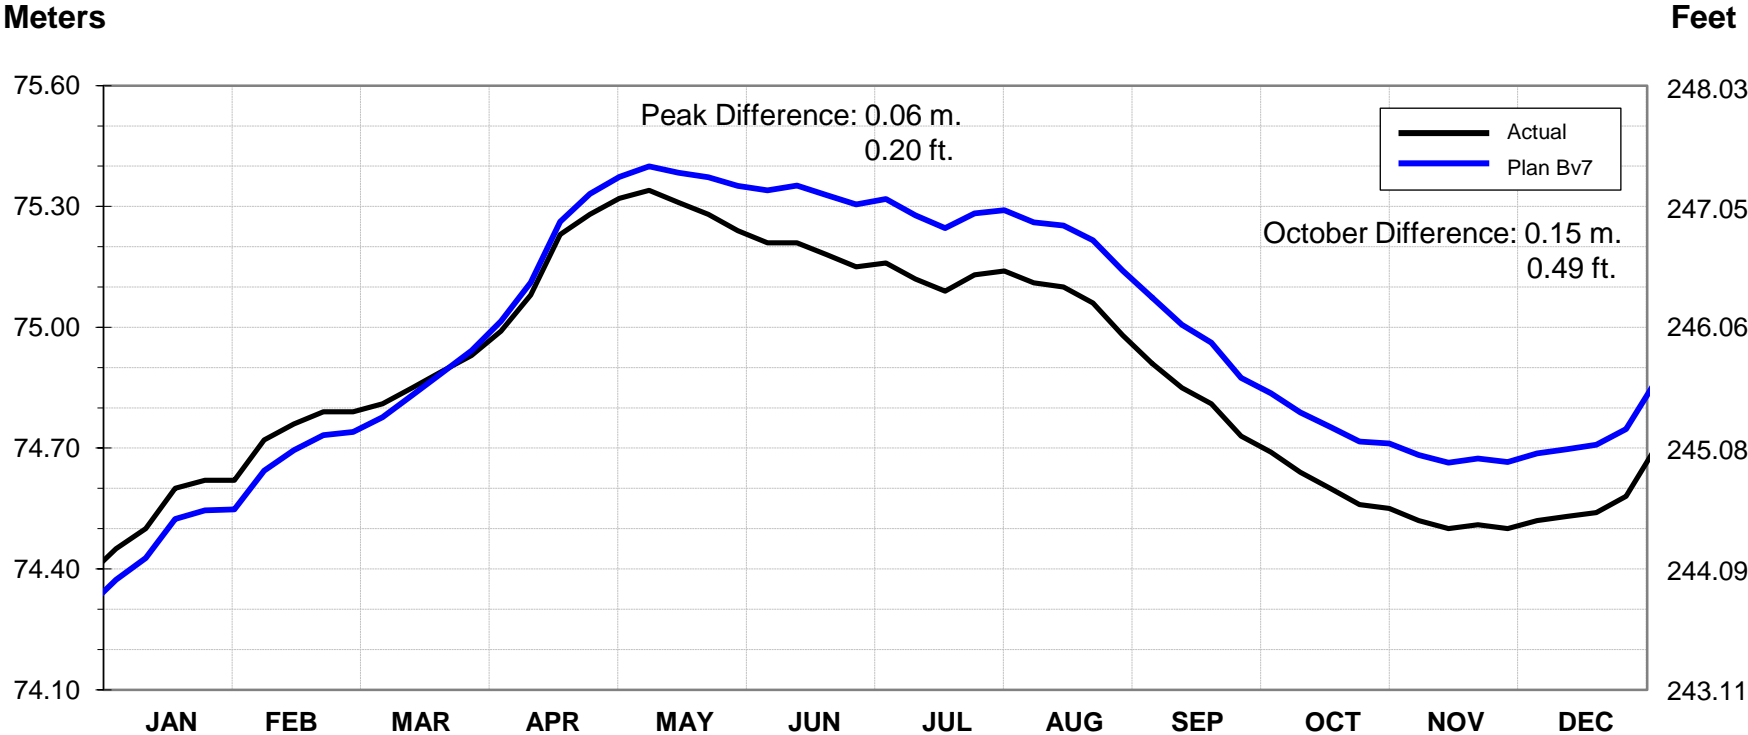

Lake Ontario Water Levels: Actual and Plan B7

2001

Lake Ontario Water Levels: Actual and Plan B7

Meters

Feet

2002

Lake Ontario Water Levels: Actual and Plan B7

Meters

Feet

2003

Lake Ontario Water Levels: Actual and Plan B7

Meters

Feet

2004

Lake Ontario Water Levels: Actual and Plan B7

2005

Lake Ontario Water Levels: Actual and Plan B7

Meters

Feet

2006

Lake Ontario Water Levels: Actual and Plan B7

Meters

Feet

2007

Lake Ontario Water Levels: Actual and Plan B7

2008

Lake Ontario Water Levels: Actual and Plan B7

Meters

Feet

2009

Lake Ontario Water Levels: Actual and Plan B7

Meters