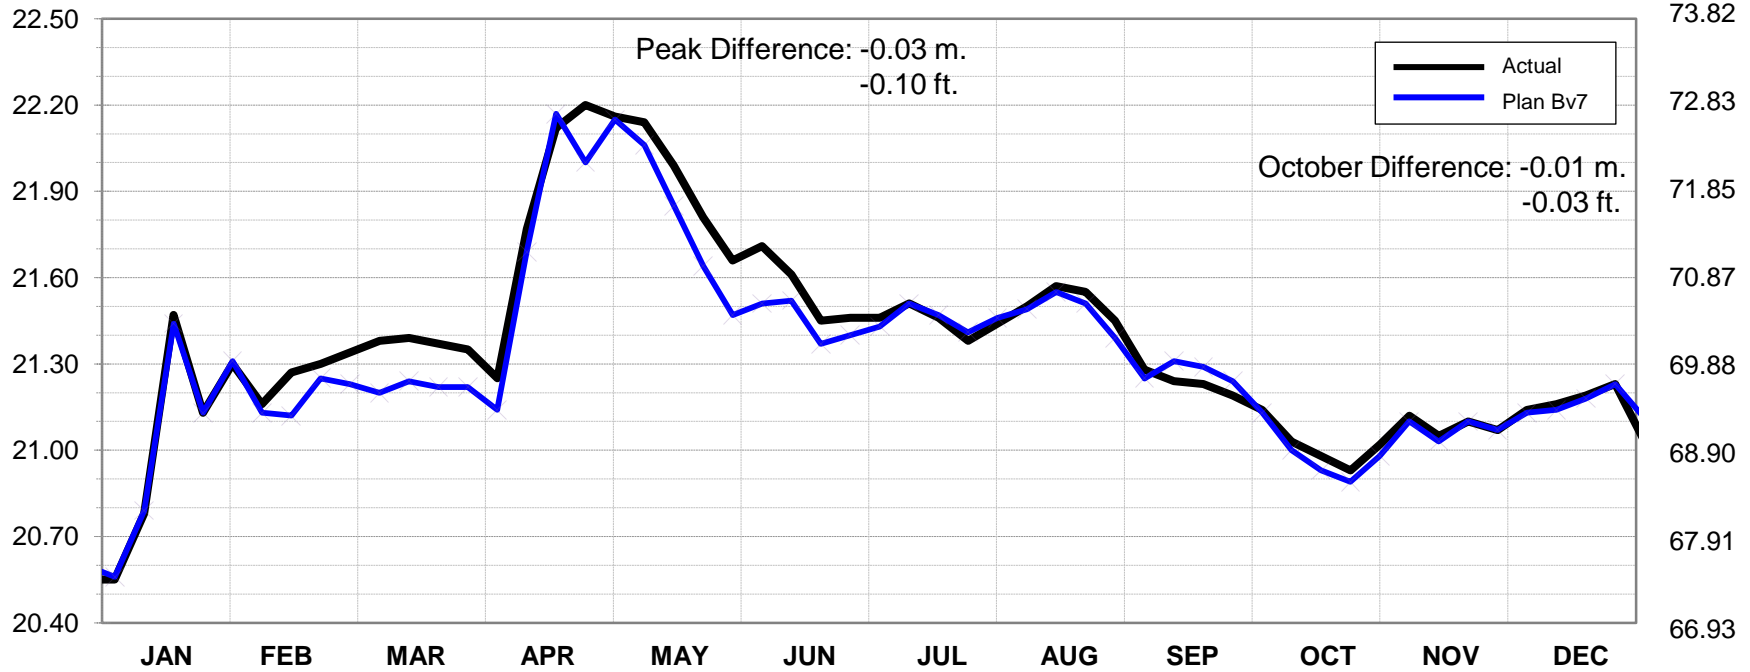

Meters

Feet

2007

Lac St. Louis Water Levels: Actual and Plan B7

Meters

Feet

2008

Lac St. Louis Water Levels: Actual and Plan B7