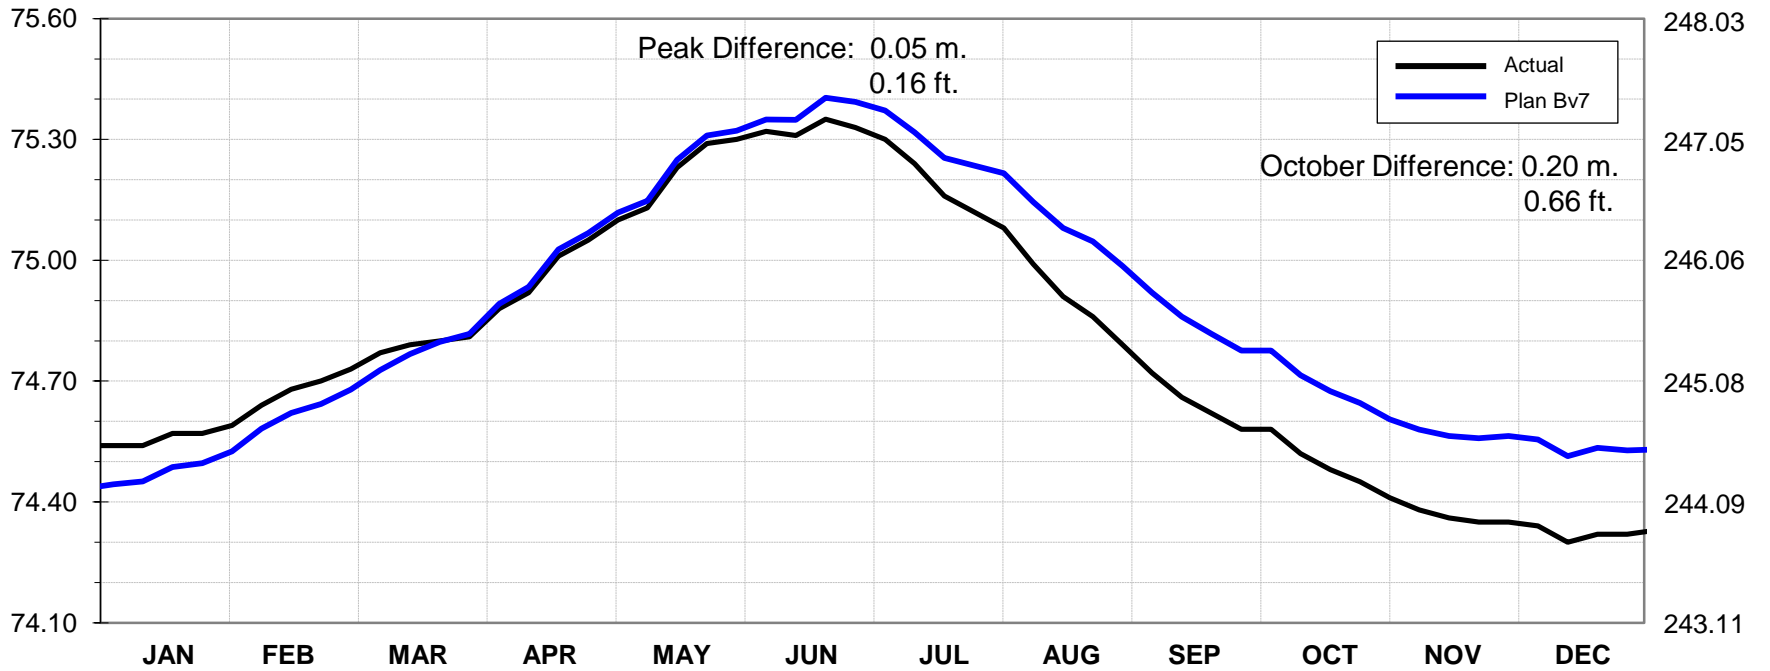

Lake Ontario Water Levels: Actual and Plan B7

2001

Lake Ontario Water Levels: Actual and Plan B7

Meters

Feet

2002

Lake Ontario Water Levels: Actual and Plan B7

Meters

Feet

2003

Lake Ontario Water Levels: Actual and Plan B7

Meters

Feet

2004

Lake Ontario Water Levels: Actual and Plan B7

2005

Lake Ontario Water Levels: Actual and Plan B7

Meters

Feet

2006

Lake Ontario Water Levels: Actual and Plan B7

Meters

Feet

2007