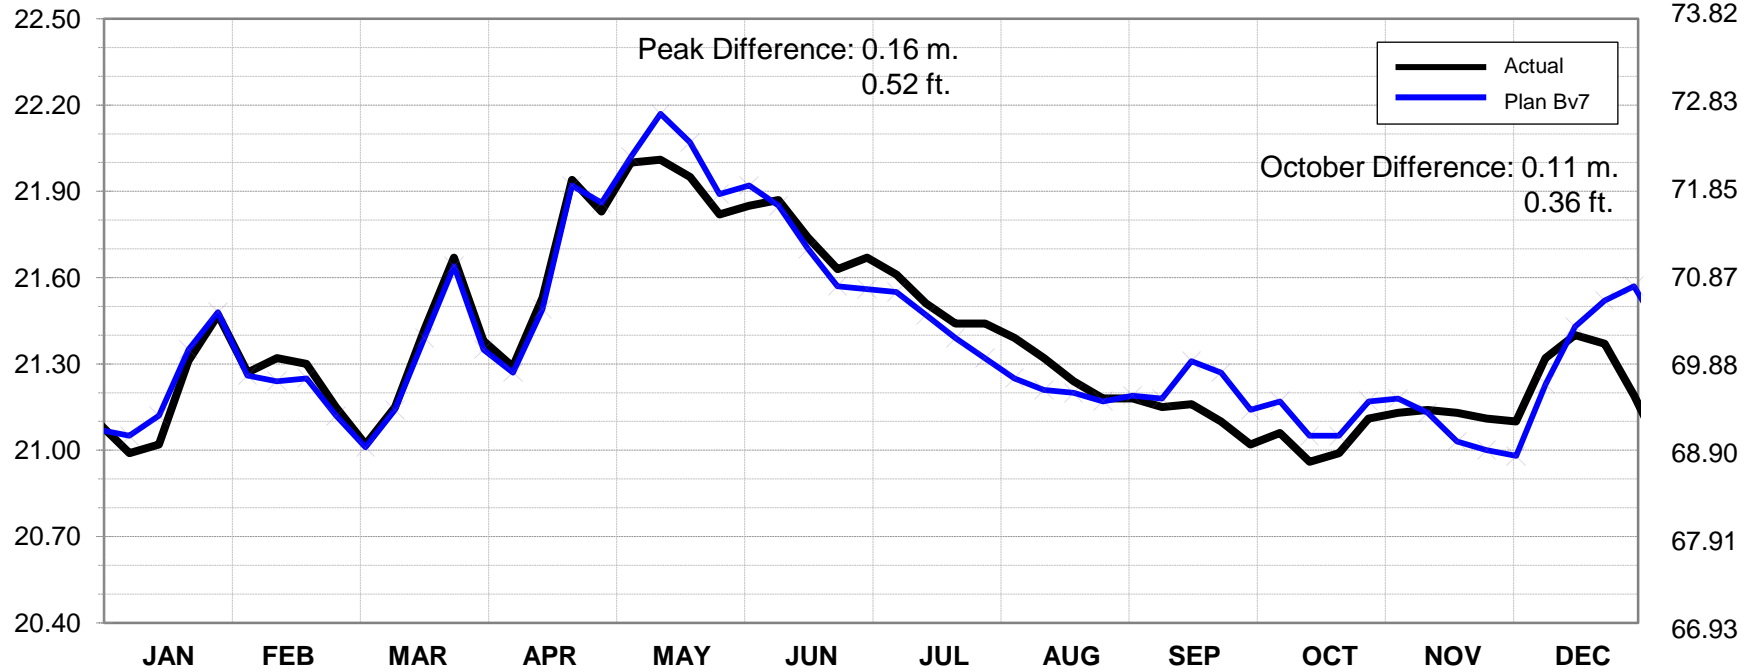

Lac St. Louis Water Levels: Actual and Plan B7

Meters

Feet

2011