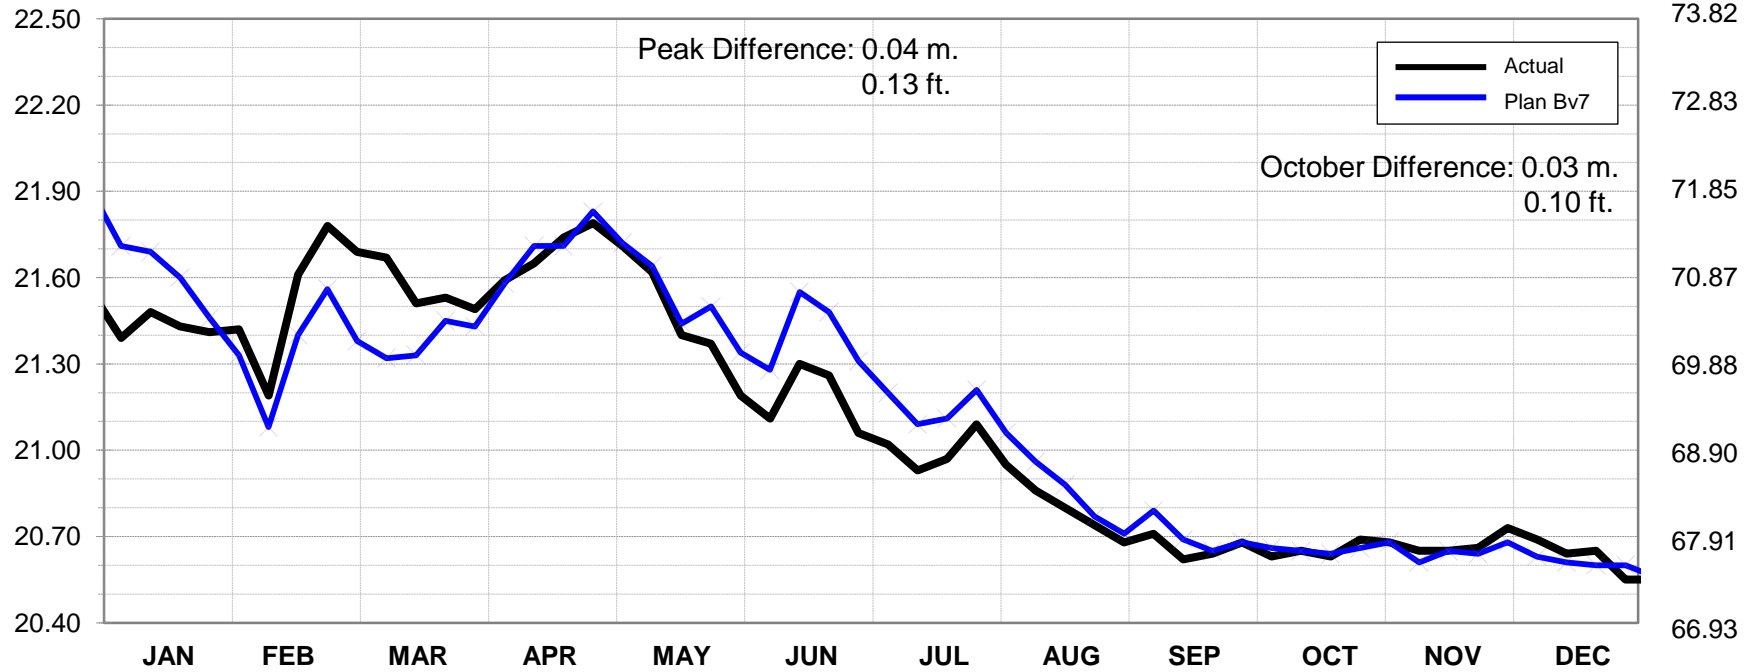

Lac St. Louis Water Levels: Actual and Plan B7

Meters

Feet

2007