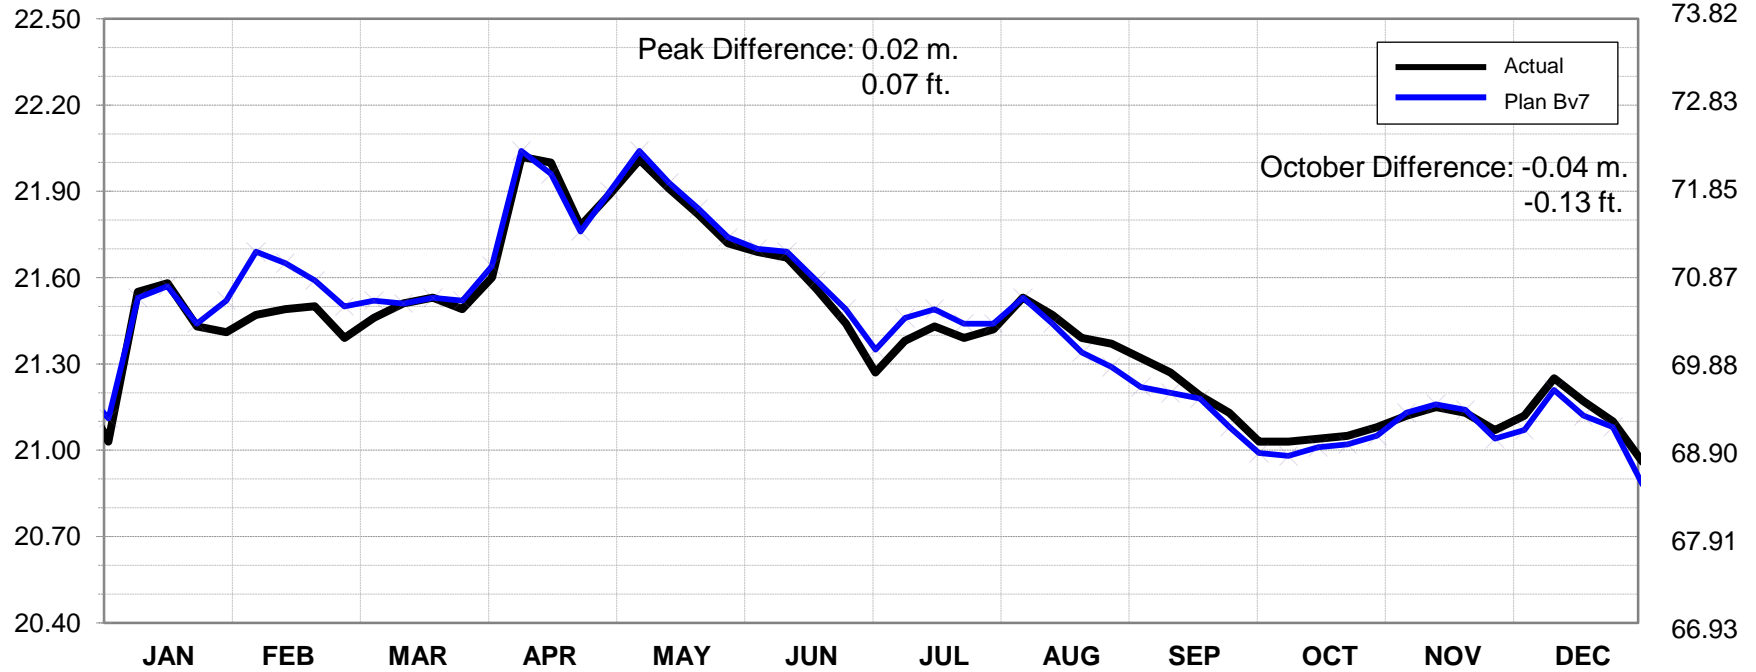

Lac St. Louis Water Levels: Actual and Plan B7

Meters

Feet

2009