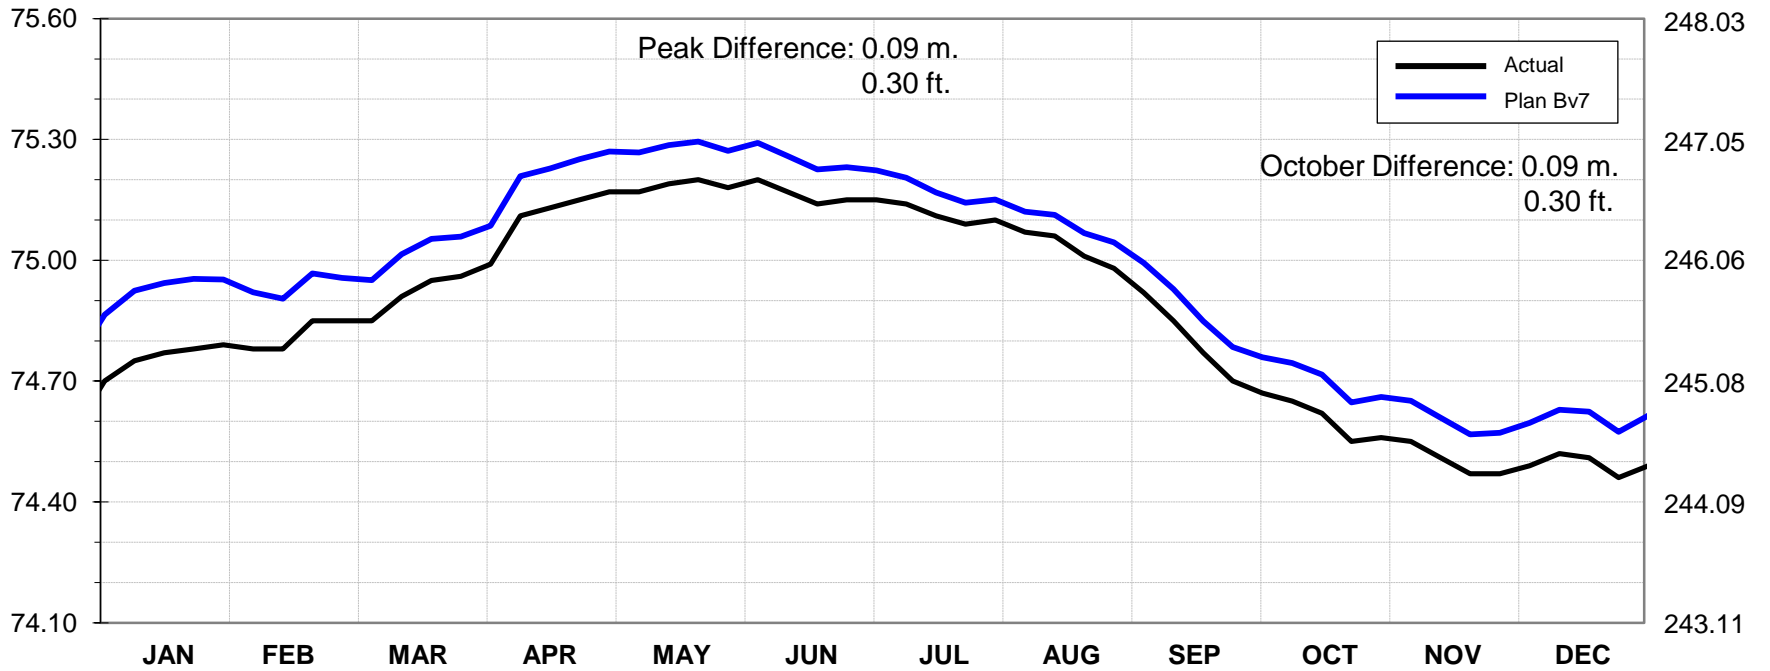

Lake Ontario Water Levels: Actual and Plan B7

Meters

Feet

2006

Lake Ontario Water Levels: Actual and Plan B7

Meters

Feet

2007

Lake Ontario Water Levels: Actual and Plan B7

2008

Lake Ontario Water Levels: Actual and Plan B7

Meters

Feet

2009

Lake Ontario Water Levels: Actual and Plan B7

Meters