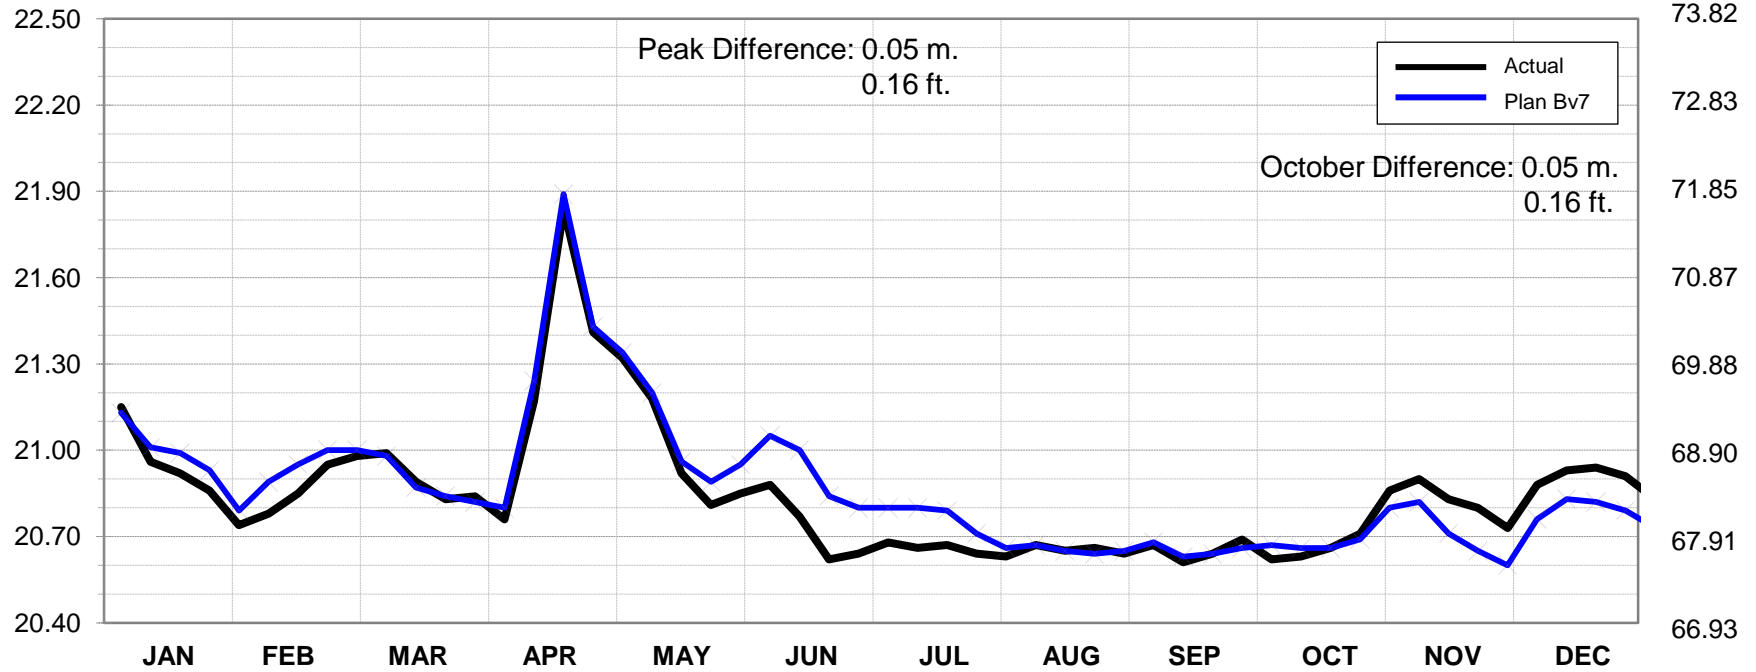

Lac St. Louis Water Levels: Actual and Plan B7

Meters

Feet

2001