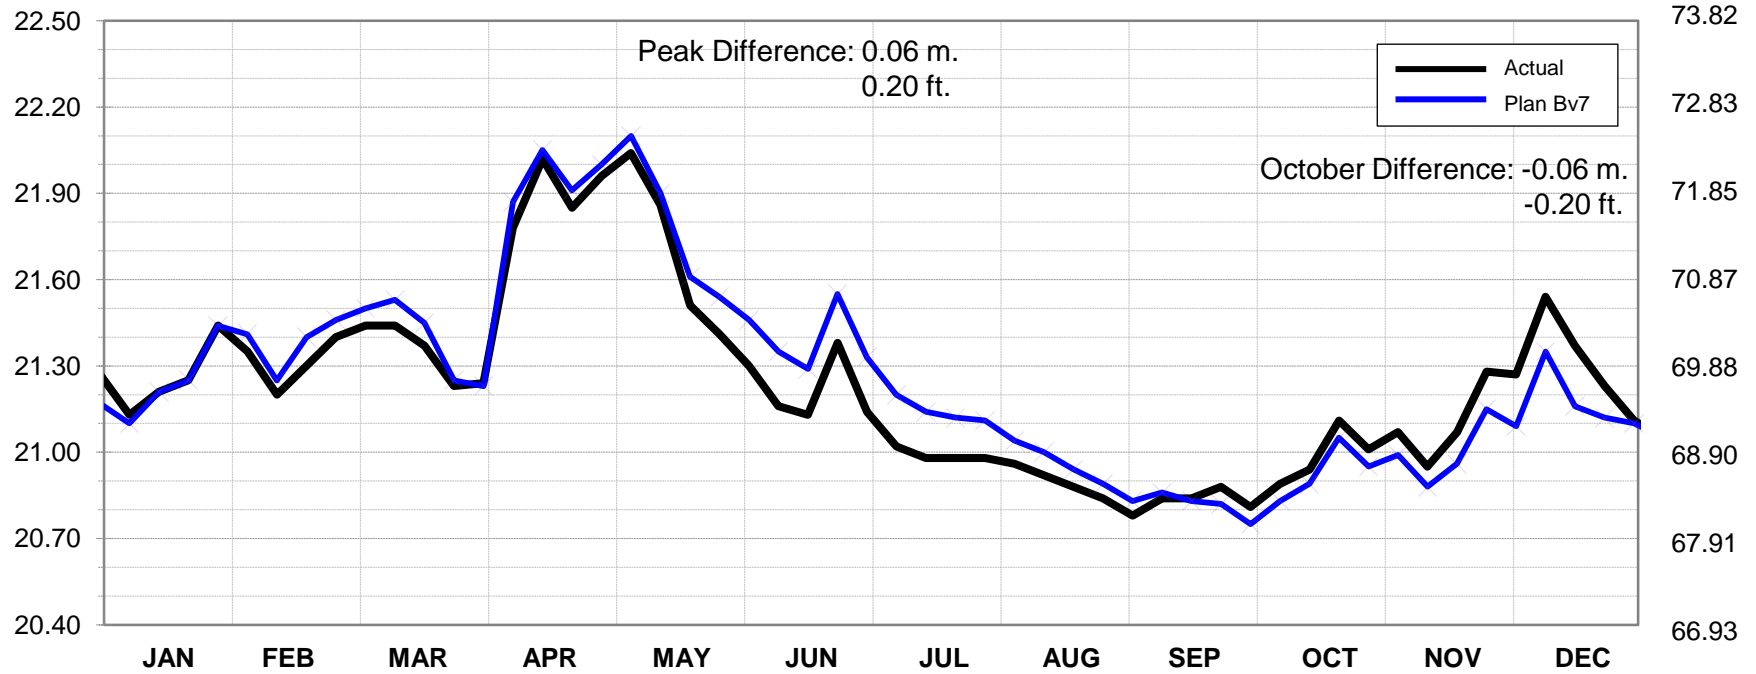

Lac St. Louis Water Levels: Actual and Plan B7

Meters

Feet

2005