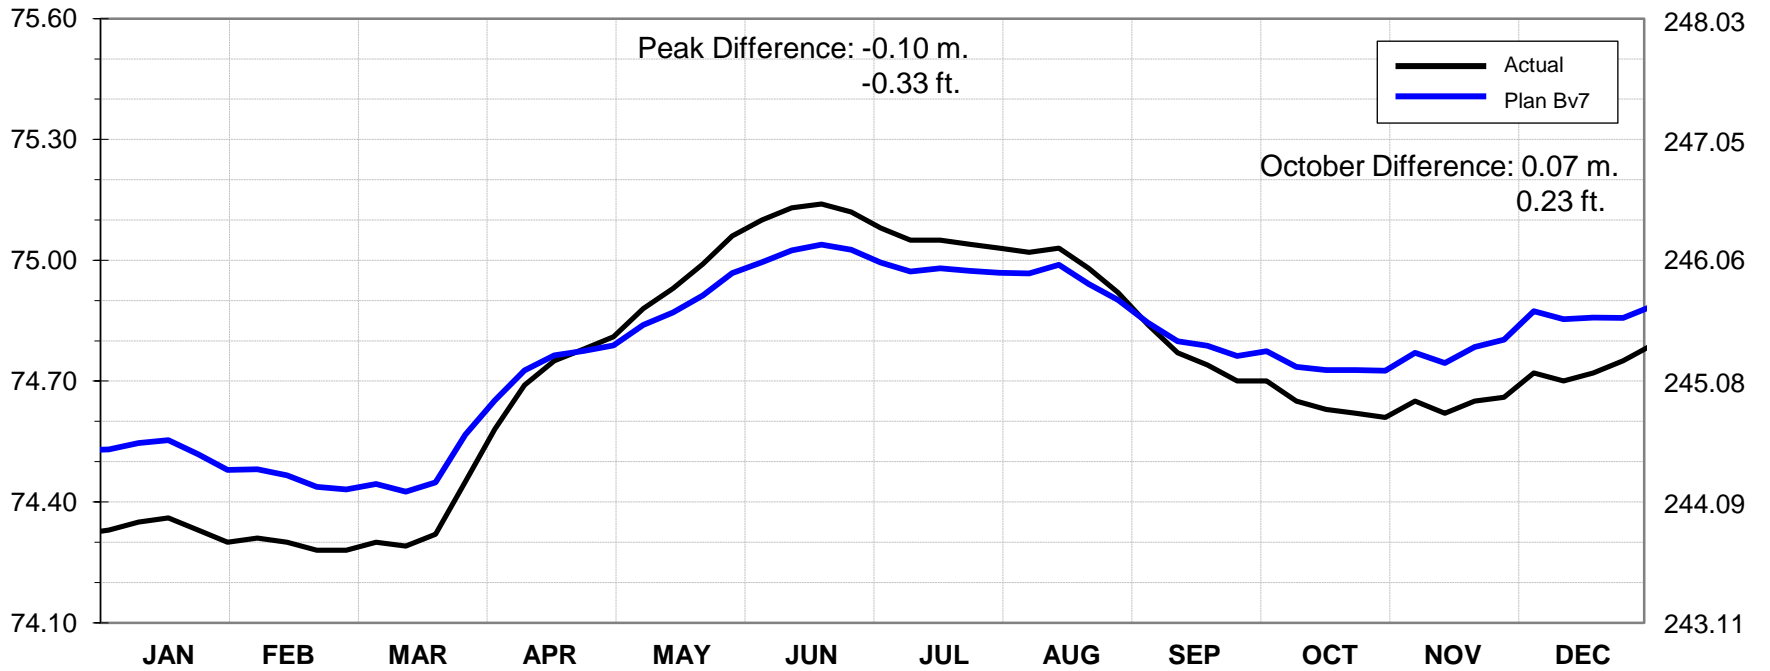

Lake Ontario Water Levels: Actual and Plan B7

2001

Lake Ontario Water Levels: Actual and Plan B7

Meters

Feet

2002

Lake Ontario Water Levels: Actual and Plan B7

Meters

Feet

2003

Lake Ontario Water Levels: Actual and Plan B7

Meters

Feet

2004

Lake Ontario Water Levels: Actual and Plan B7

2005

Lake Ontario Water Levels: Actual and Plan B7

Meters

Feet

2006

Lake Ontario Water Levels: Actual and Plan B7

Meters

Feet

2007