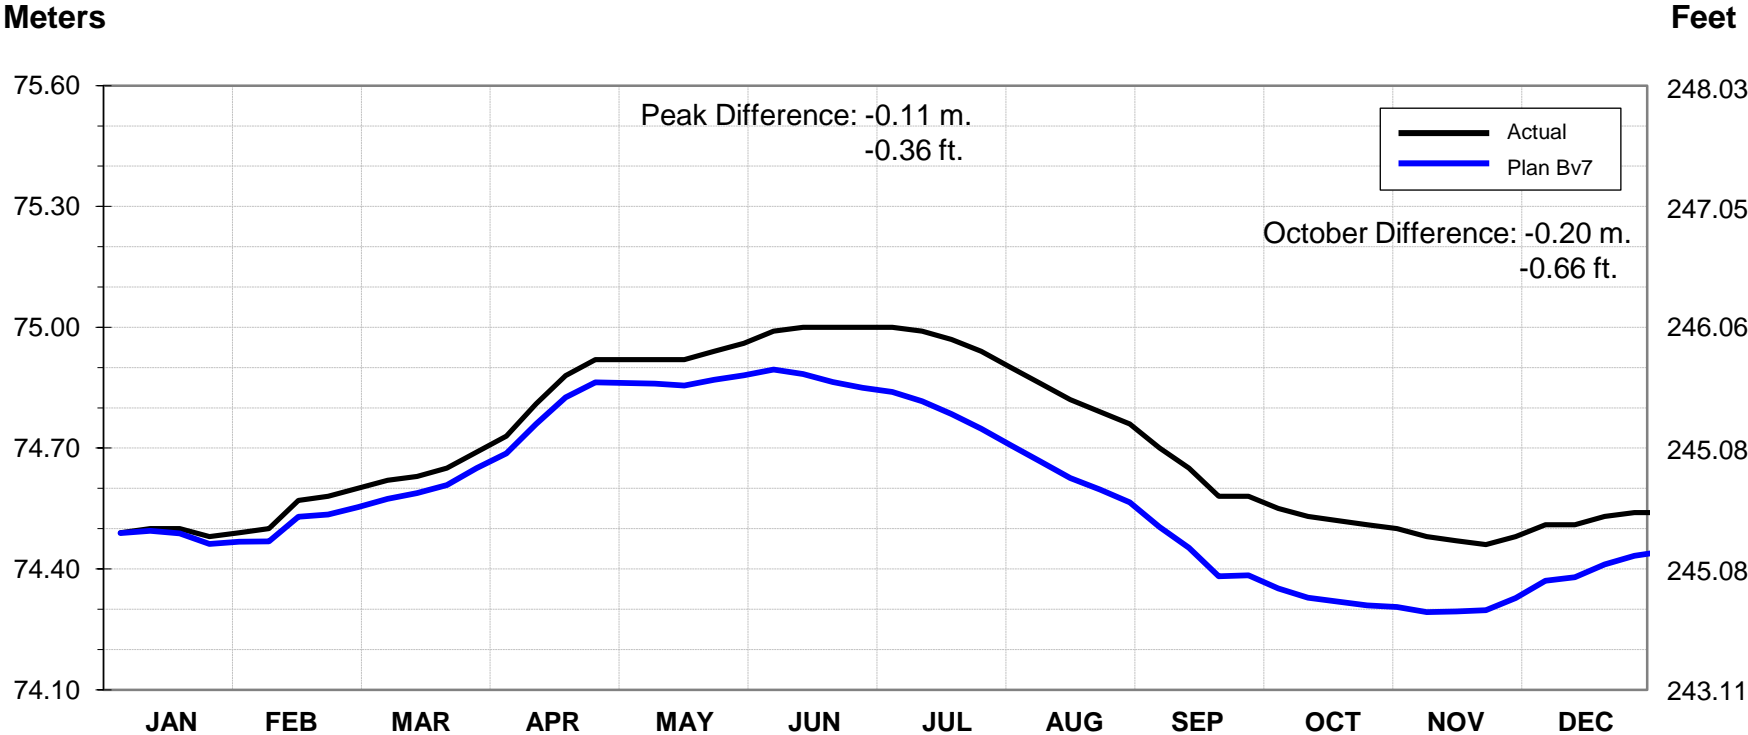

Lake Ontario Water Levels: Actual and Plan B7

2001

Lake Ontario Water Levels: Actual and Plan B7

Meters

Feet

2002

Lake Ontario Water Levels: Actual and Plan B7

Meters

Feet

2003

Lake Ontario Water Levels: Actual and Plan B7

Meters

Feet

2004

Lake Ontario Water Levels: Actual and Plan B7

2005

Lake Ontario Water Levels: Actual and Plan B7

Meters

Feet

2006

Lake Ontario Water Levels: Actual and Plan B7

Meters

Feet

2007

Lake Ontario Water Levels: Actual and Plan B7

2008

Lake Ontario Water Levels: Actual and Plan B7

Meters

Feet

2009

Lake Ontario Water Levels: Actual and Plan B7

Meters