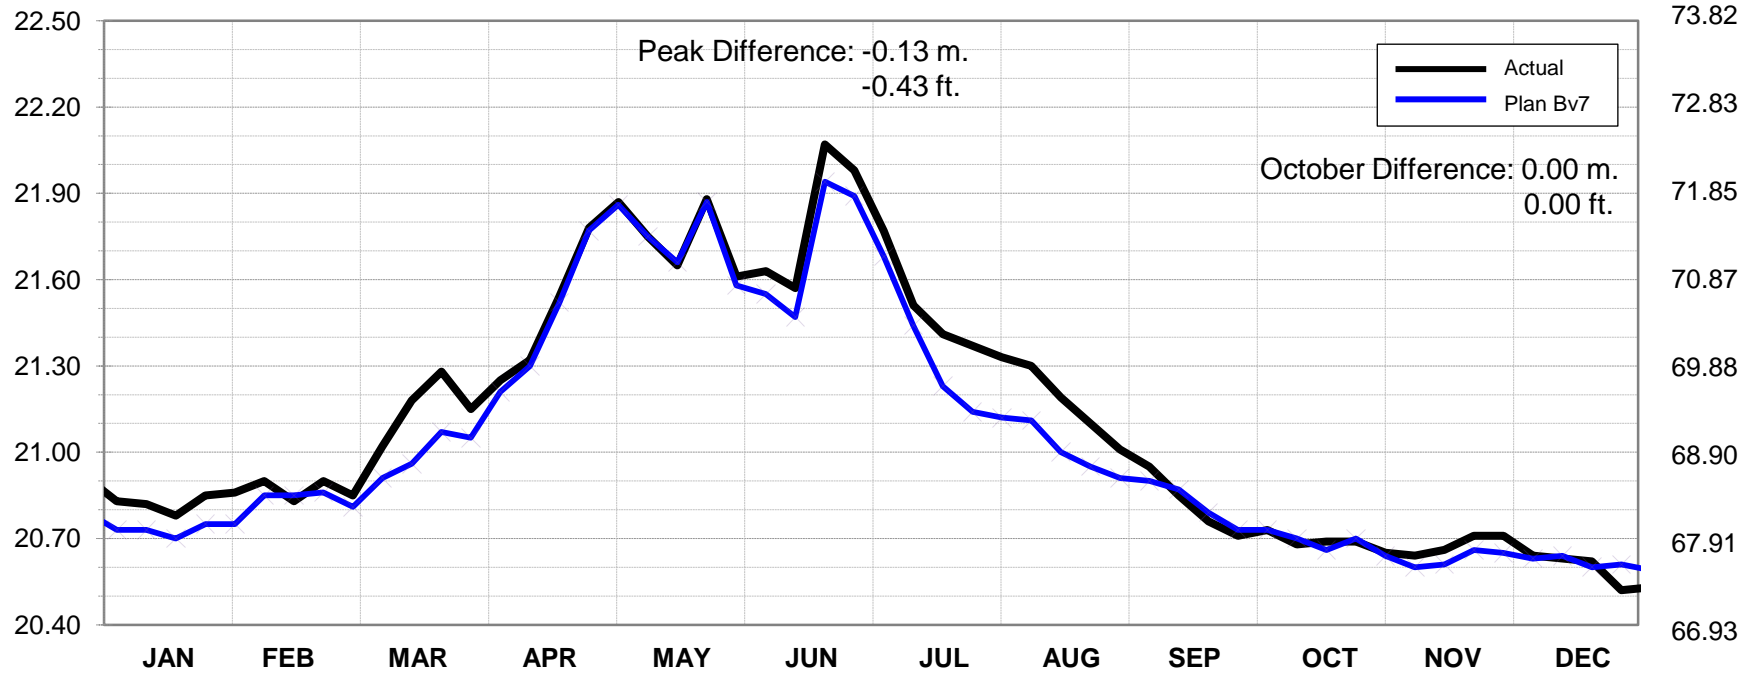

Feet

2001

Lac St. Louis Water Levels: Actual and Plan B7

Meters

Feet

2002

Lac St. Louis Water Levels: Actual and Plan B7

Meters