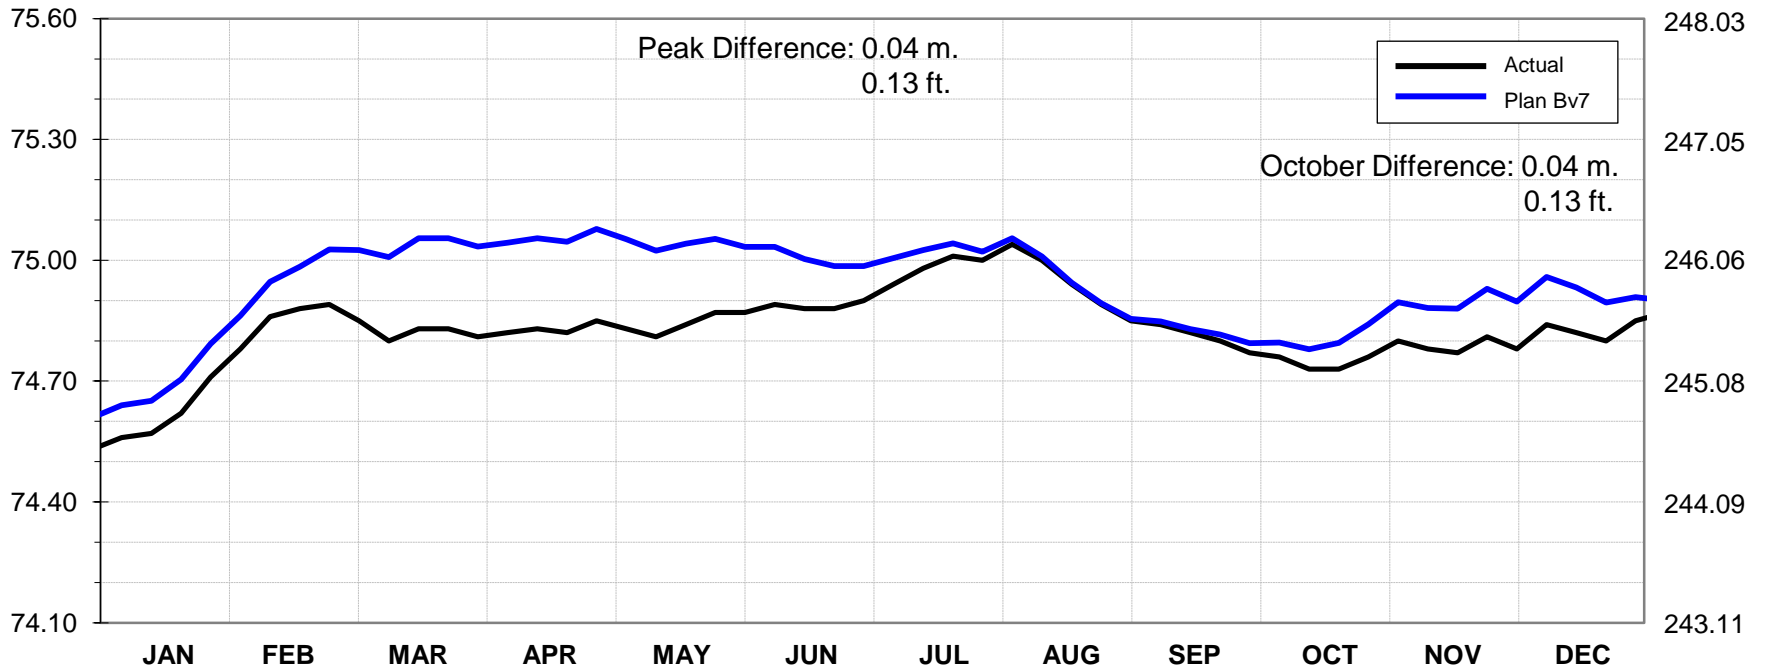

Lake Ontario Water Levels: Actual and Plan B7

2001

Lake Ontario Water Levels: Actual and Plan B7

Meters

Feet

2002

Lake Ontario Water Levels: Actual and Plan B7

Meters

Feet

2003

Lake Ontario Water Levels: Actual and Plan B7

Meters

Feet

2004

Lake Ontario Water Levels: Actual and Plan B7

2005

Lake Ontario Water Levels: Actual and Plan B7

Meters

Feet

2006

Lake Ontario Water Levels: Actual and Plan B7

Meters

Feet

2007