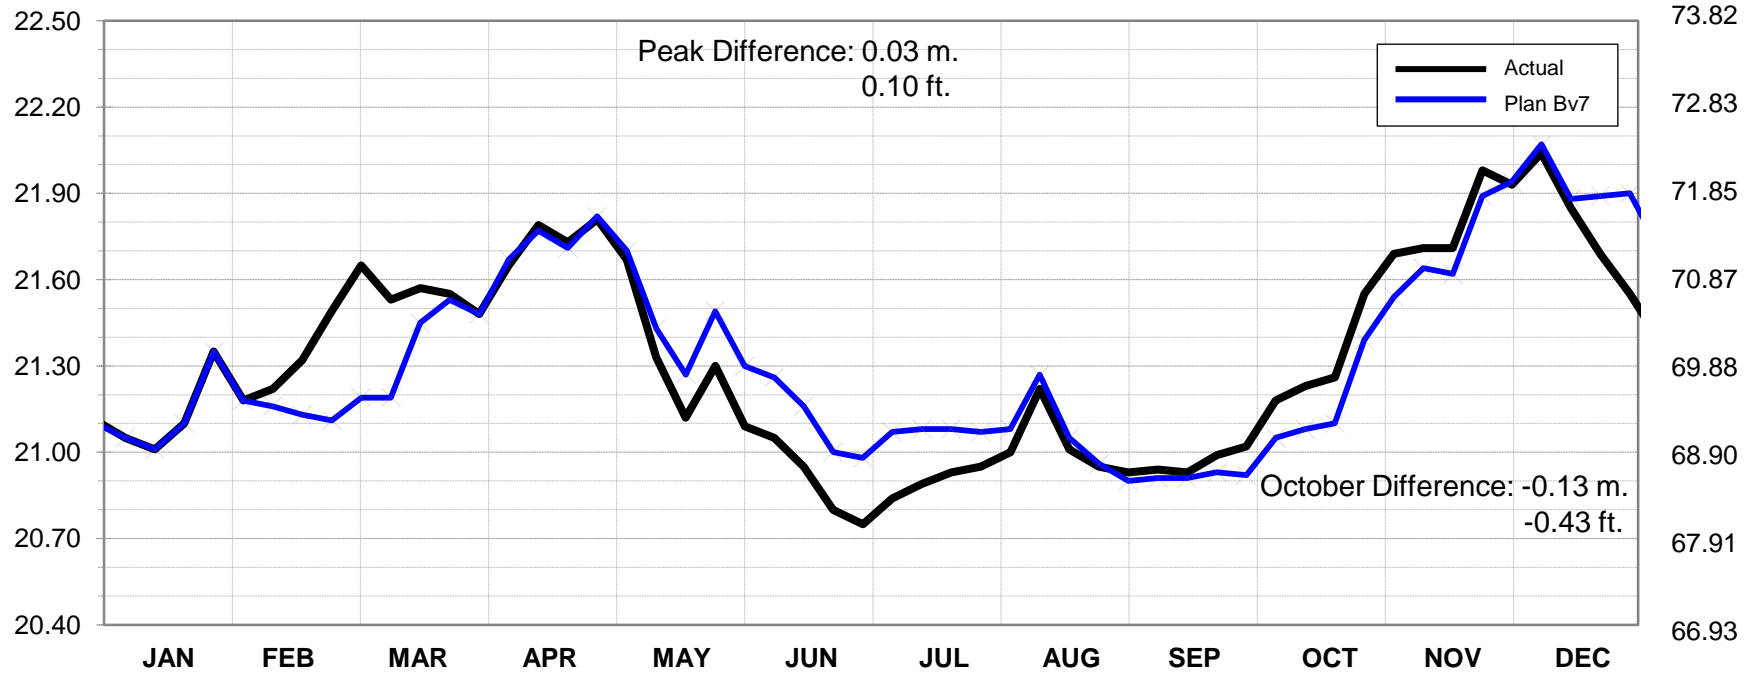

Meters

Feet

2005

Lac St. Louis Water Levels: Actual and Plan B7

Meters

Feet

2006

Lac St. Louis Water Levels: Actual and Plan B7