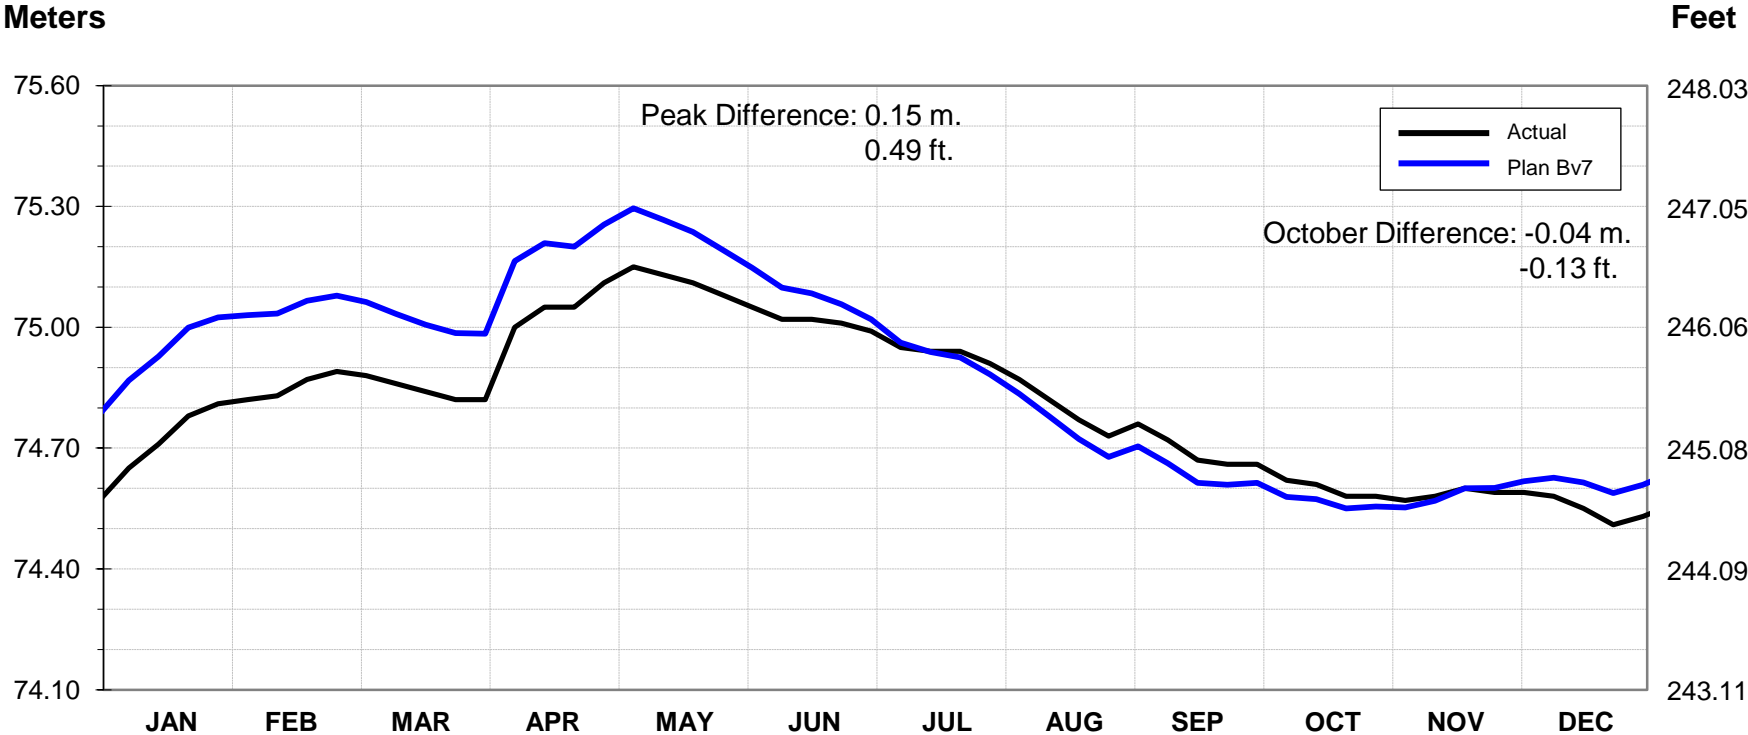

Lake Ontario Water Levels: Actual and Plan B7

2001

Lake Ontario Water Levels: Actual and Plan B7

Meters

Feet

2002

Lake Ontario Water Levels: Actual and Plan B7

Meters

Feet

2003

Lake Ontario Water Levels: Actual and Plan B7

Meters

Feet

2004

Lake Ontario Water Levels: Actual and Plan B7

2005

Lake Ontario Water Levels: Actual and Plan B7

Meters

Feet

2006

Lake Ontario Water Levels: Actual and Plan B7

Meters

Feet

2007

Lake Ontario Water Levels: Actual and Plan B7

2008

Lake Ontario Water Levels: Actual and Plan B7

Meters

Feet

2009

Lake Ontario Water Levels: Actual and Plan B7

Meters