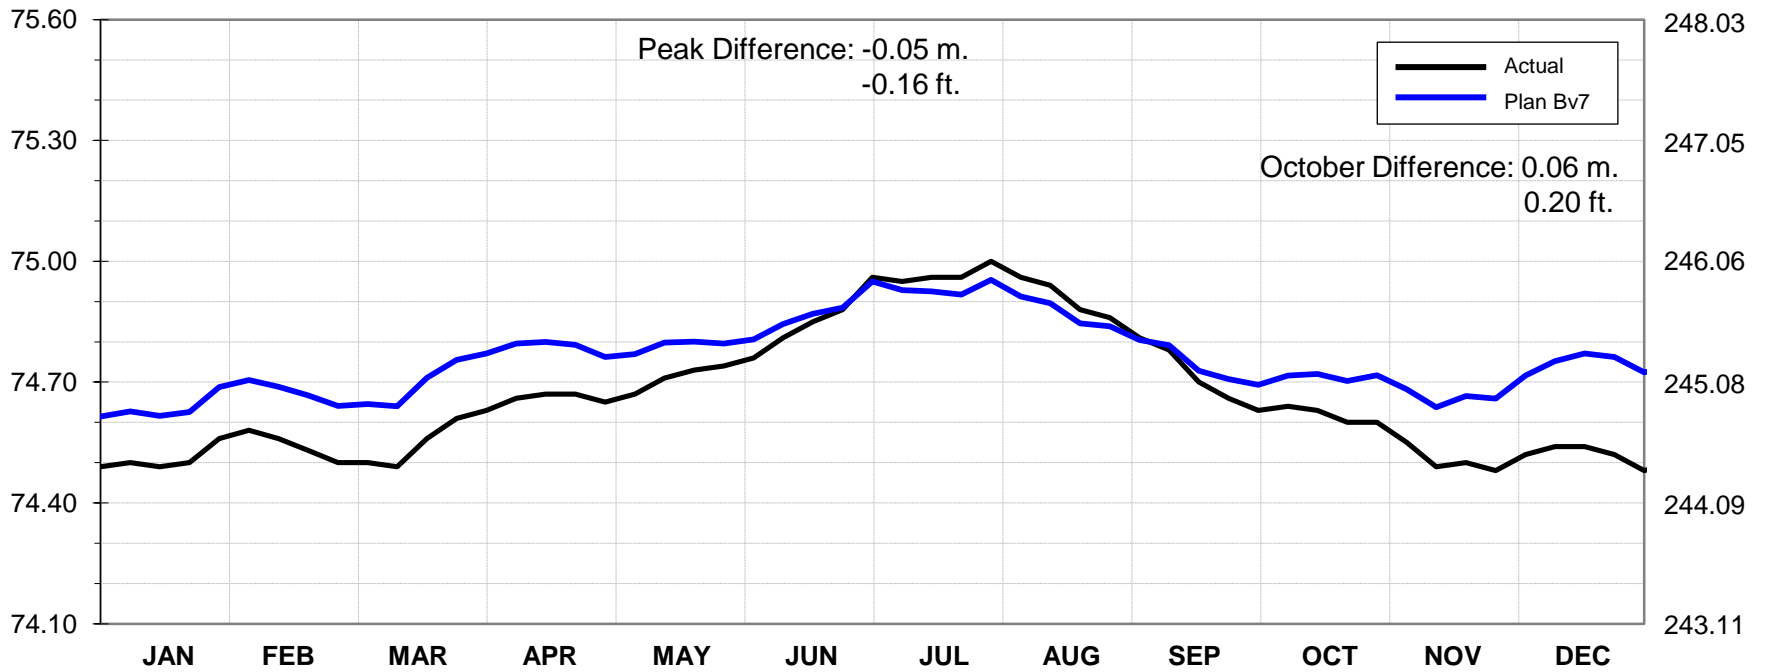

Lake Ontario Water Levels: Actual and Plan B7

Meters

Feet

2010