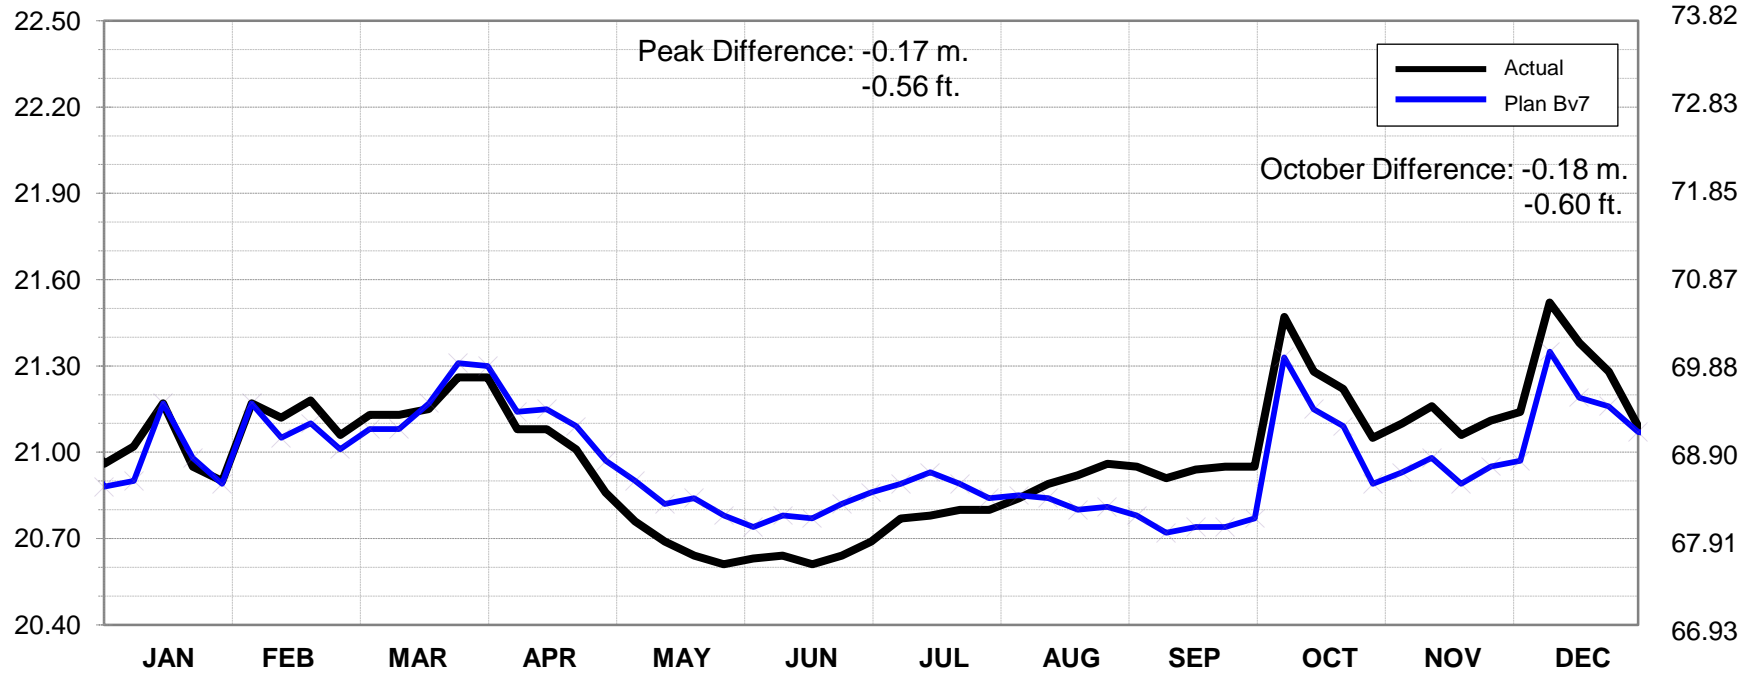

Meters

Feet

2009

Lac St. Louis Water Levels: Actual and Plan B7

Meters

Feet

2010

Lac St. Louis Water Levels: Actual and Plan B7