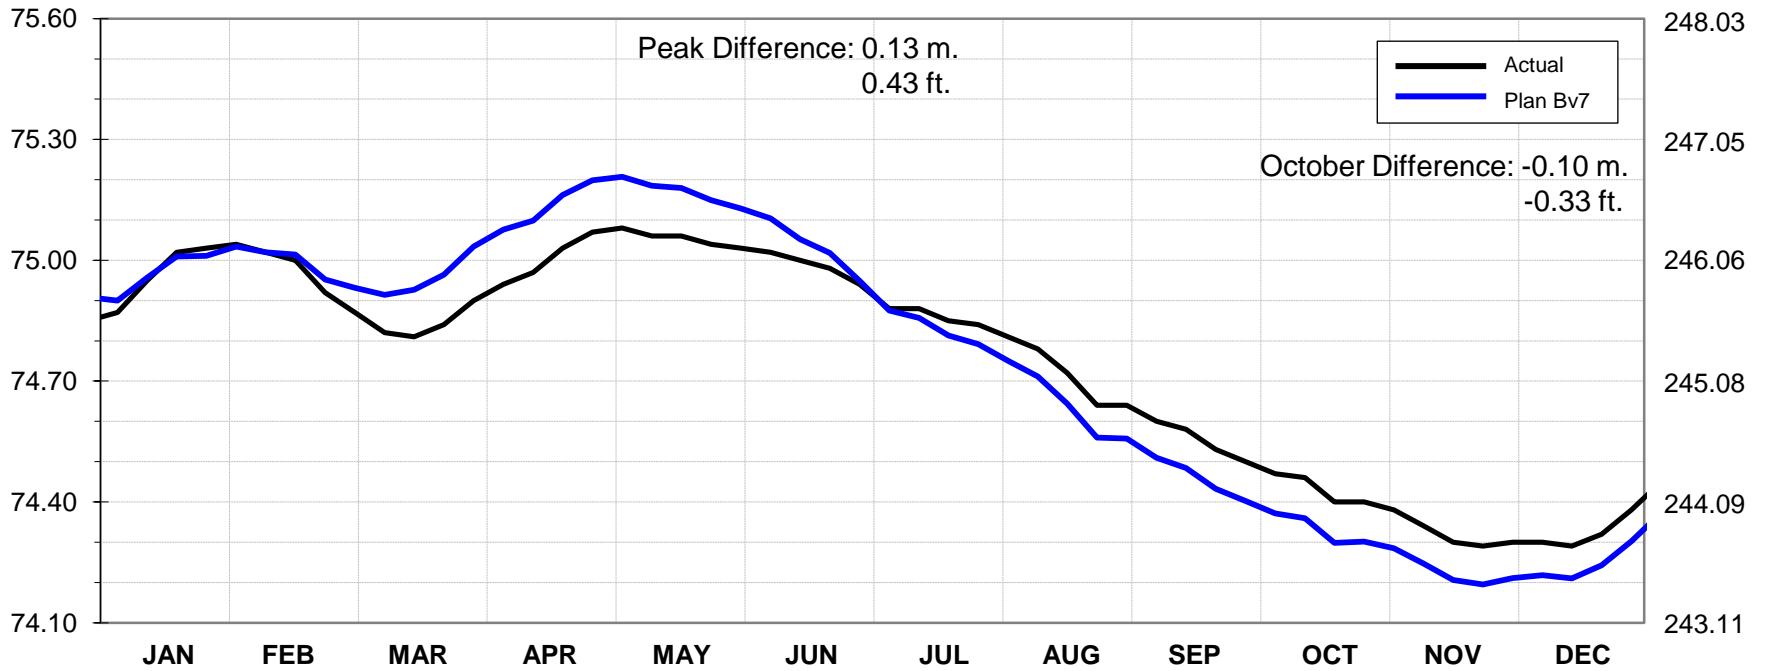

Feet

2003

Lake Ontario Water Levels: Actual and Plan B7

Meters

Feet

2004

Lake Ontario Water Levels: Actual and Plan B7

2005

Lake Ontario Water Levels: Actual and Plan B7

Meters

Feet

2006

Lake Ontario Water Levels: Actual and Plan B7

Meters

Feet

2007