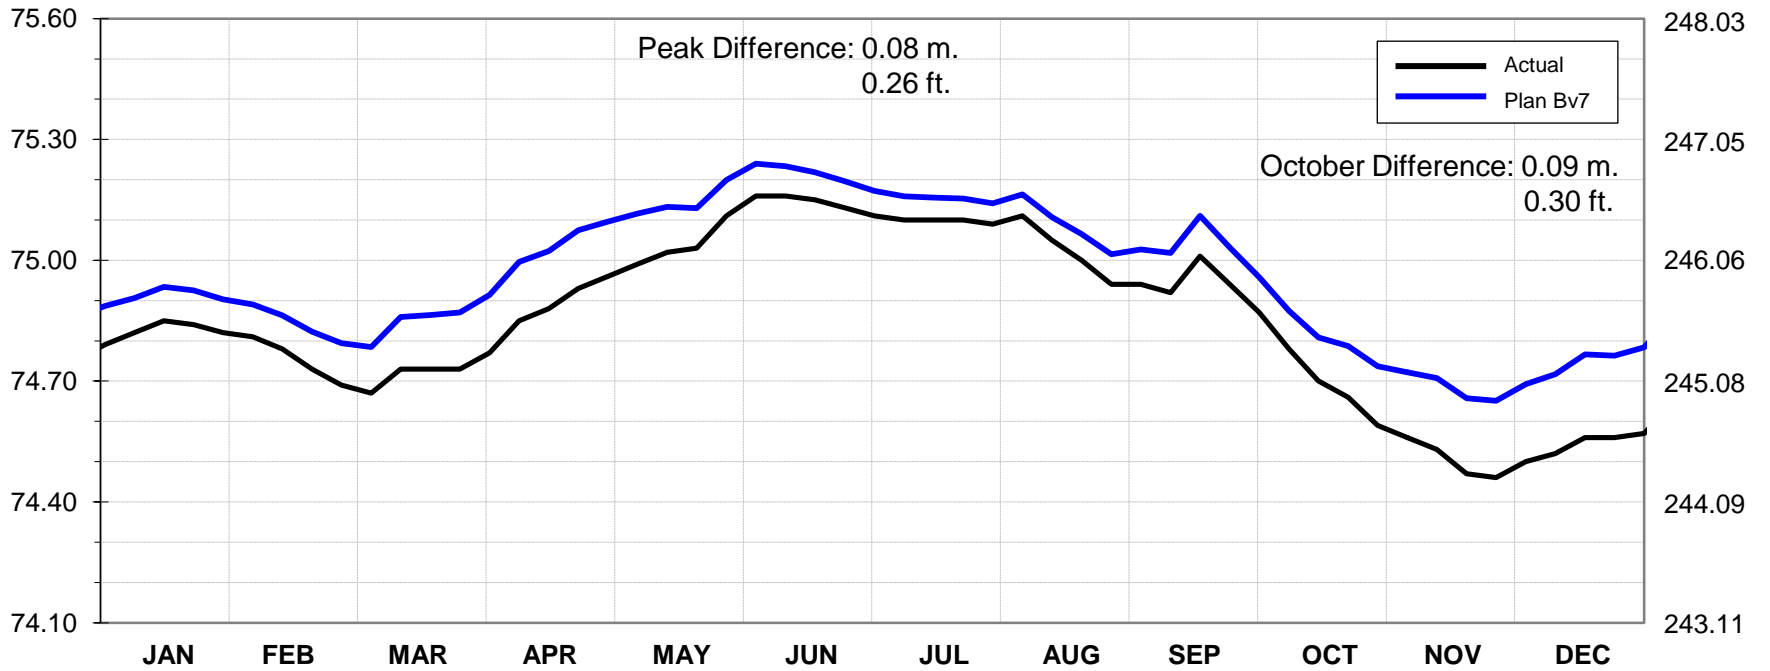

Lake Ontario Water Levels: Actual and Plan B7

2001

Lake Ontario Water Levels: Actual and Plan B7

Meters

Feet

2002

Lake Ontario Water Levels: Actual and Plan B7

Meters

Feet

2003

Lake Ontario Water Levels: Actual and Plan B7

Meters

Feet

2004

Lake Ontario Water Levels: Actual and Plan B7

2005

Lake Ontario Water Levels: Actual and Plan B7

Meters

Feet

2006

Lake Ontario Water Levels: Actual and Plan B7

Meters

Feet

2007