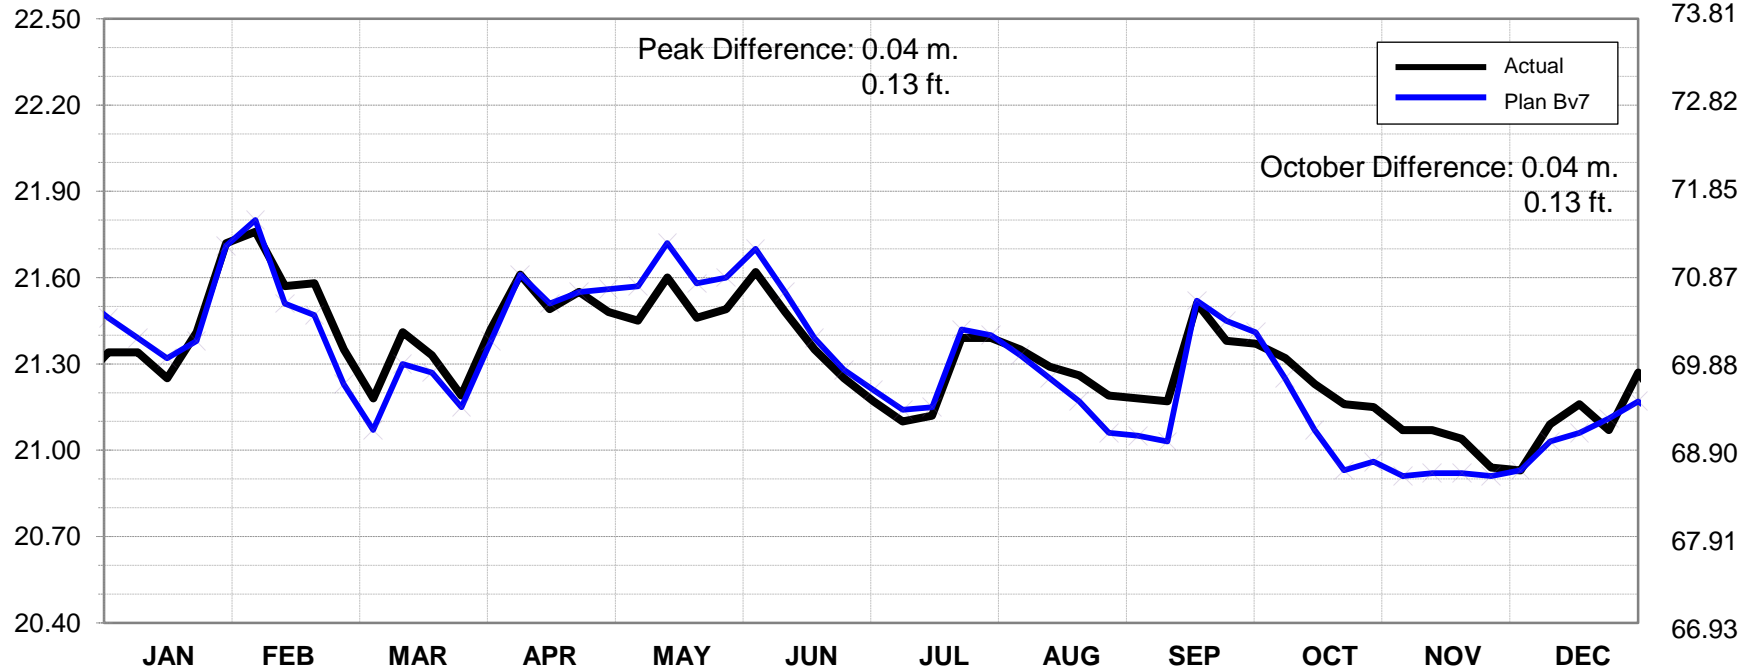

Feet

2003

Lac St. Louis Water Levels: Actual and Plan B7

Lake St Louis at Pointe Claire Levels for 2011

Meters

Feet

2004

Lac St. Louis Water Levels: Actual and Plan B7