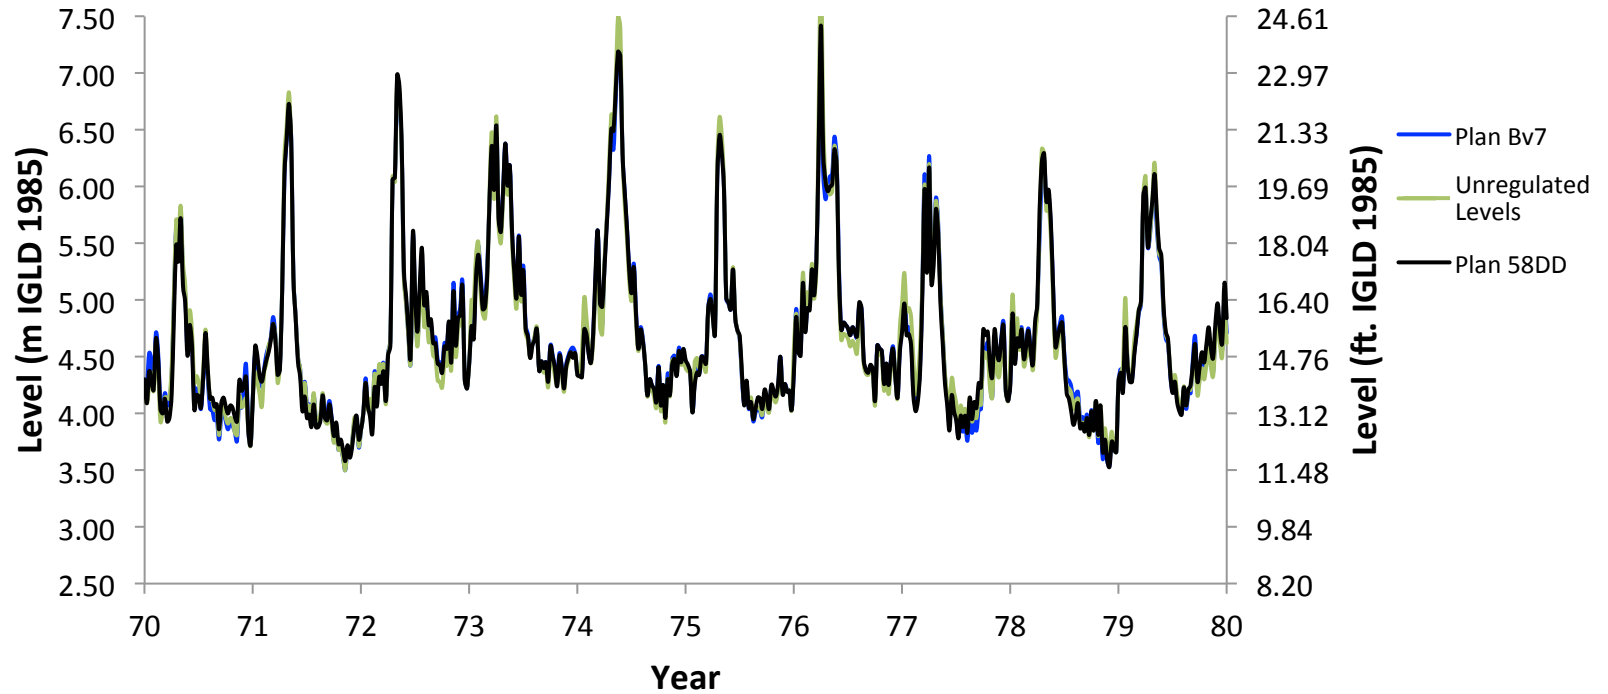

## Lac St. Pierre Levels

Simulation of regulation plans with water supplies of 20<sup>th</sup> Century.