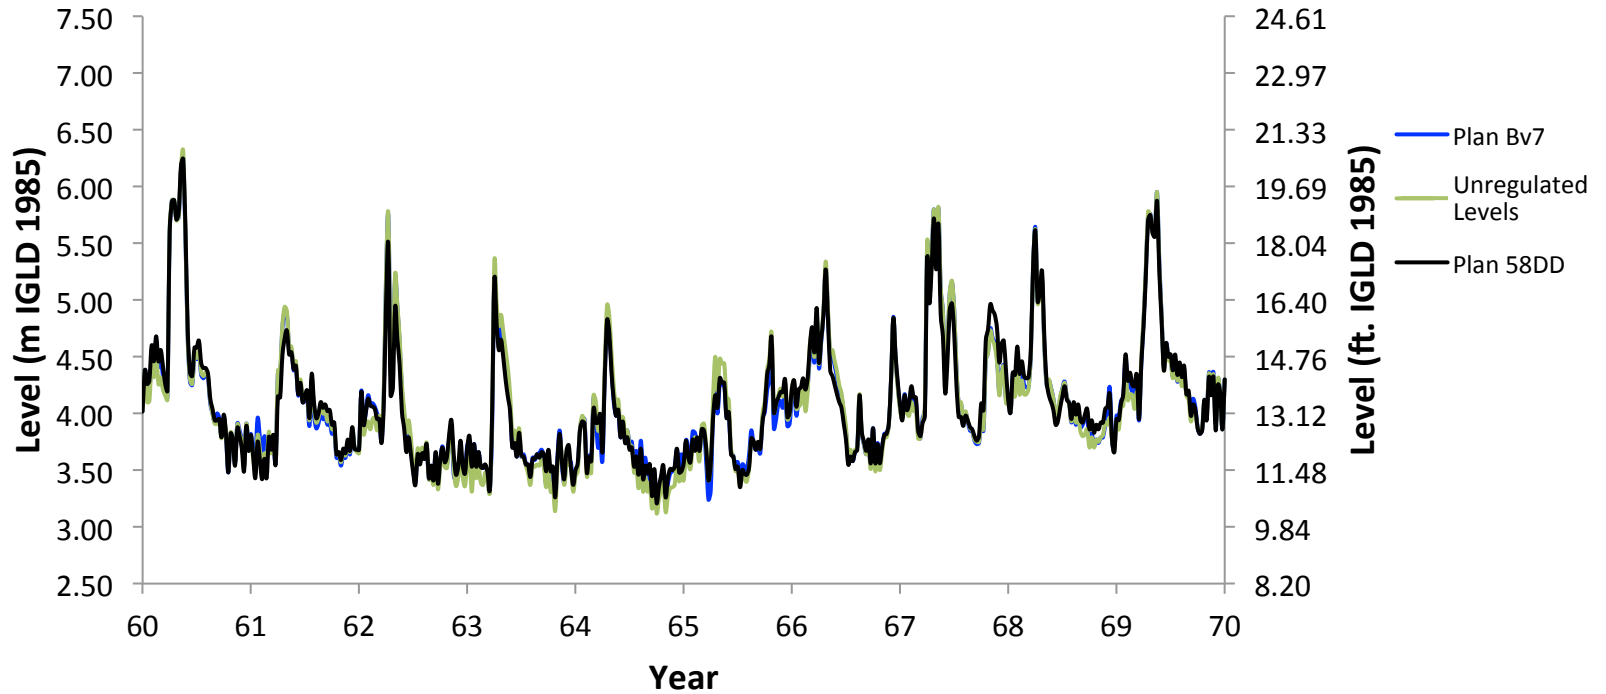

## Lac St. Pierre Levels

Simulation of regulation plans with water supplies of 20<sup>th</sup> Century.