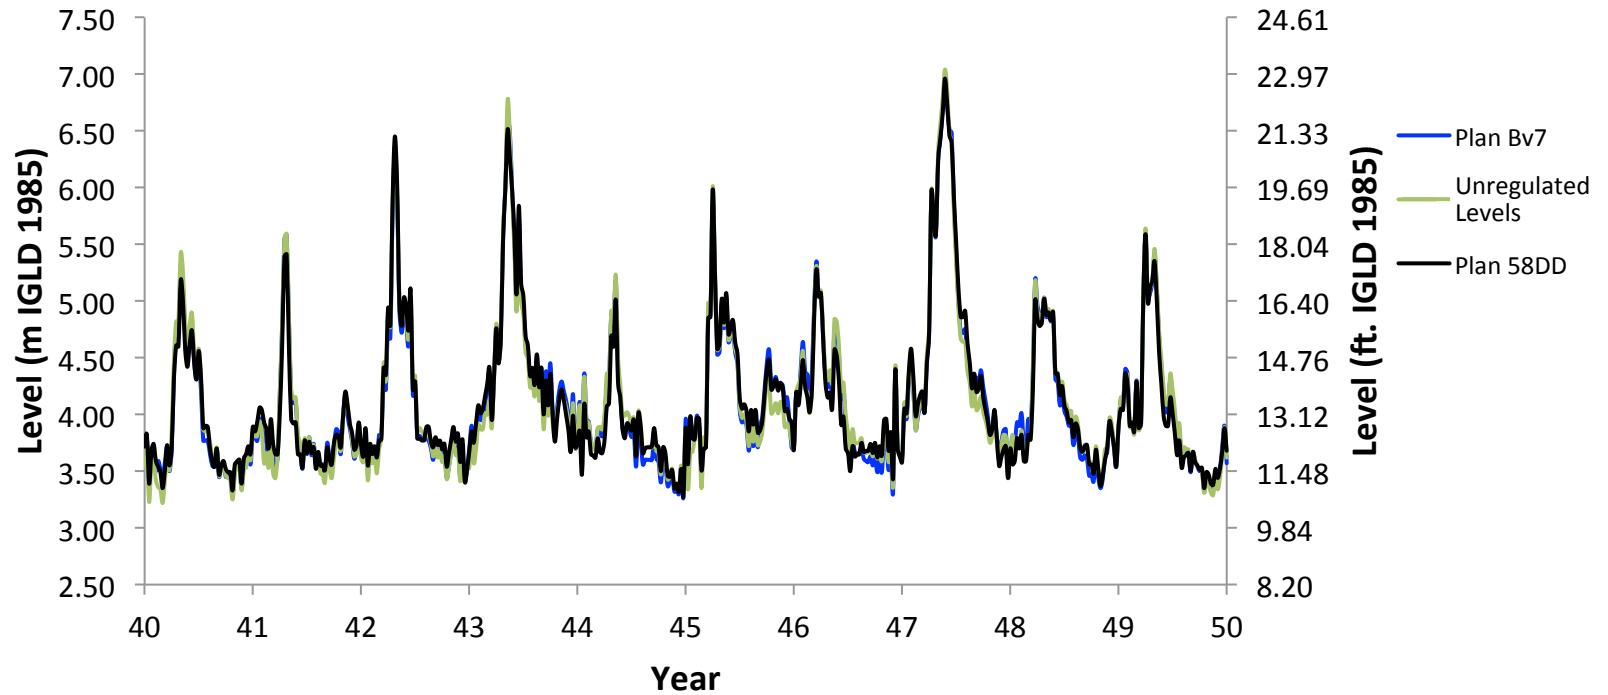

## Lac St. Pierre Levels

Simulation of regulation plans with water supplies of 20<sup>th</sup> Century.