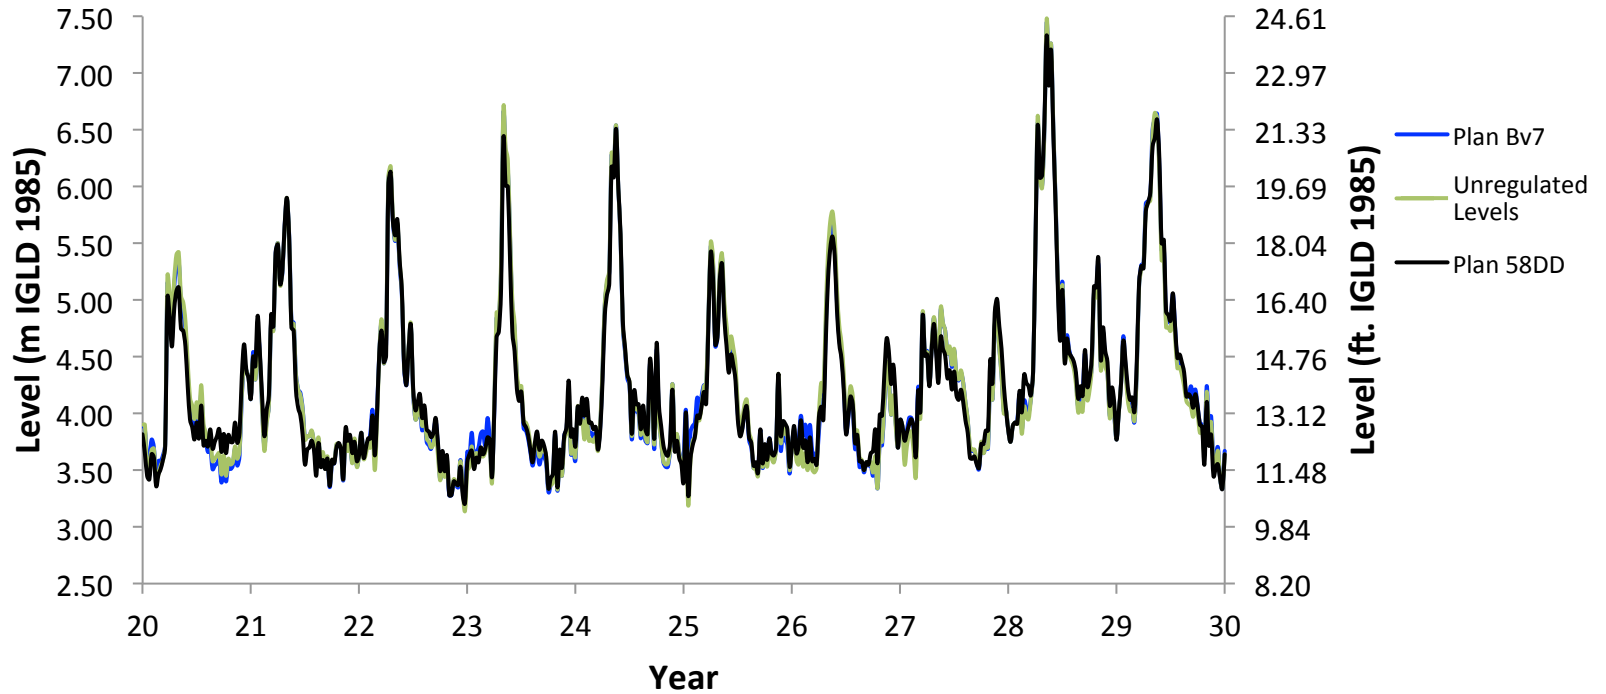

Lac St. Pierre Levels

Simulation of regulation plans with water supplies of 20th Century.