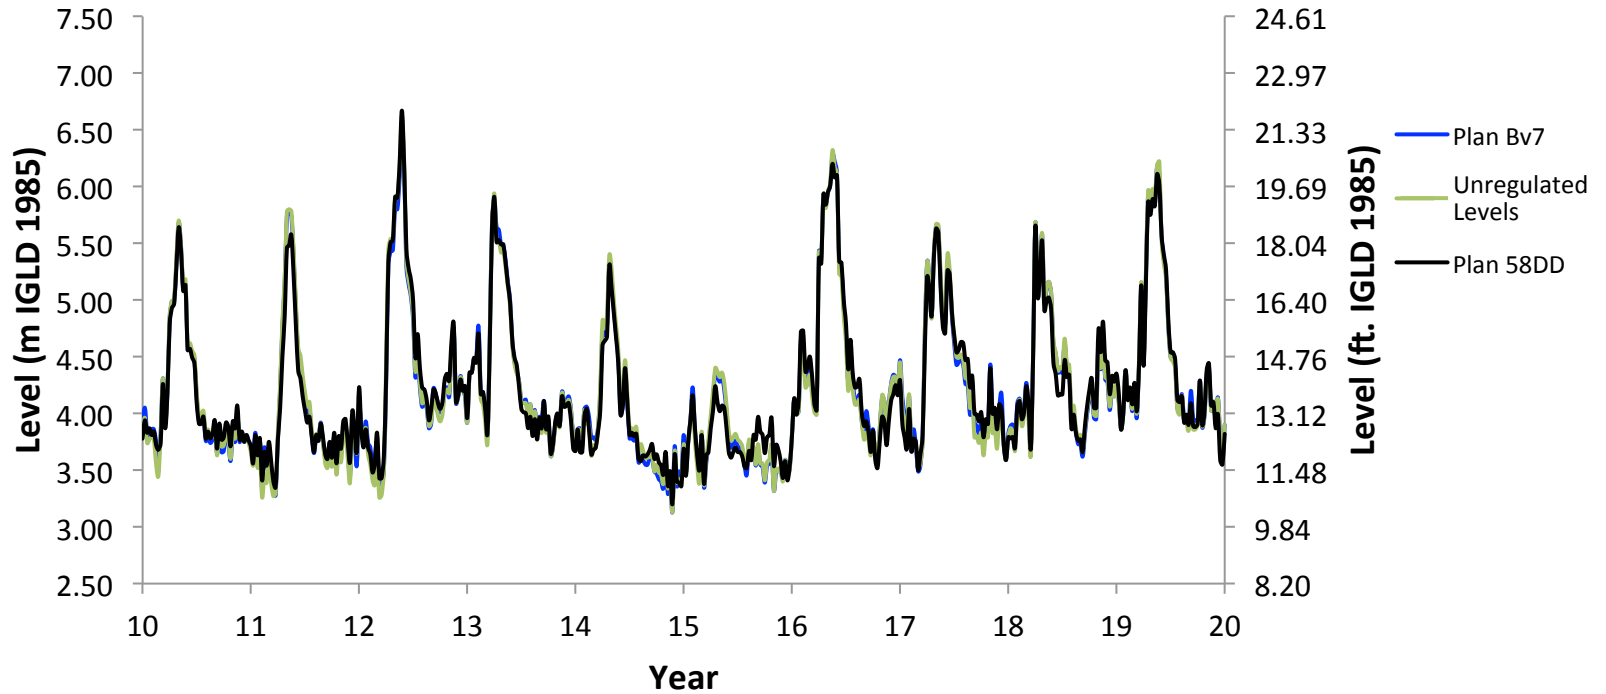

## Lac St. Pierre Levels

Simulation of regulation plans with water supplies of 20<sup>th</sup> Century.