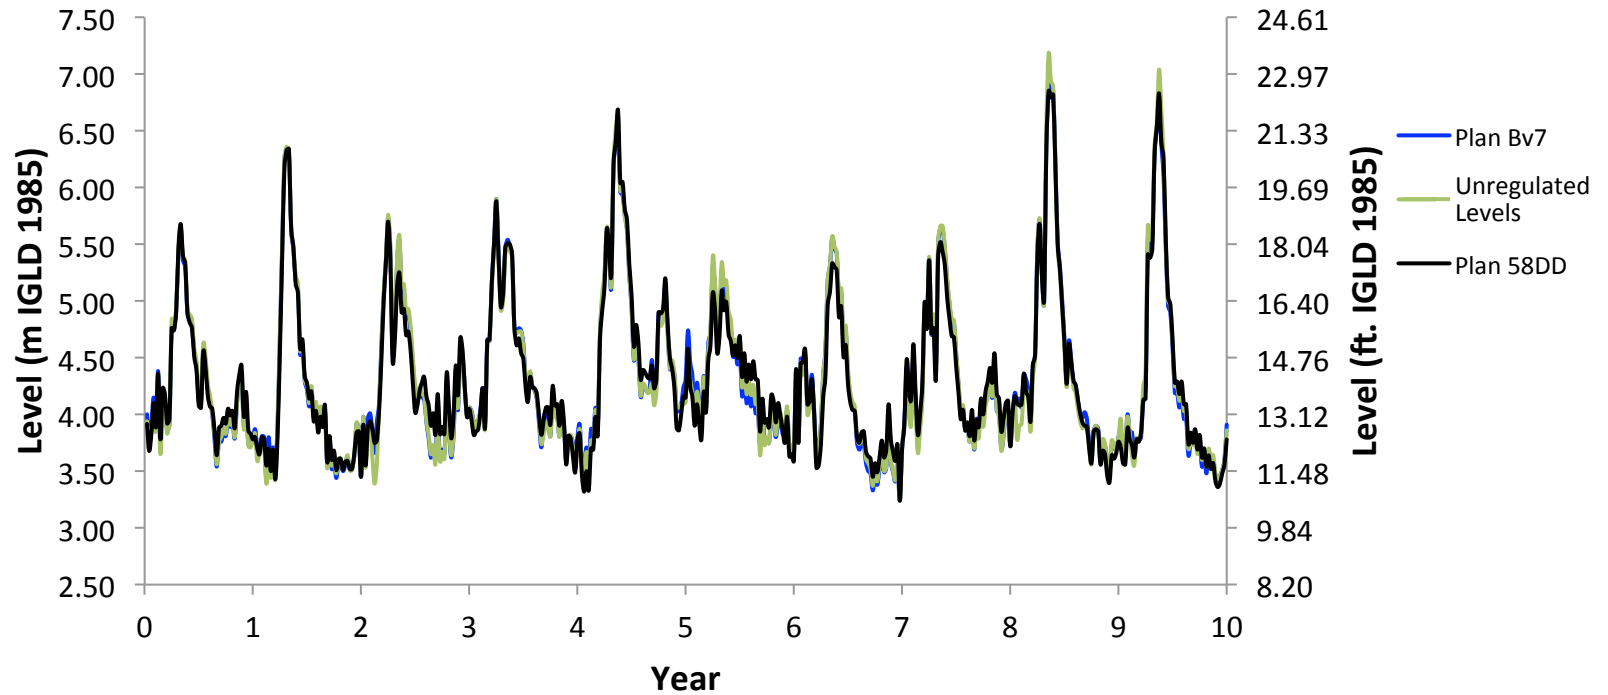

Lac St. Pierre Levels

Simulation of regulation plans with water supplies of 20th Century.